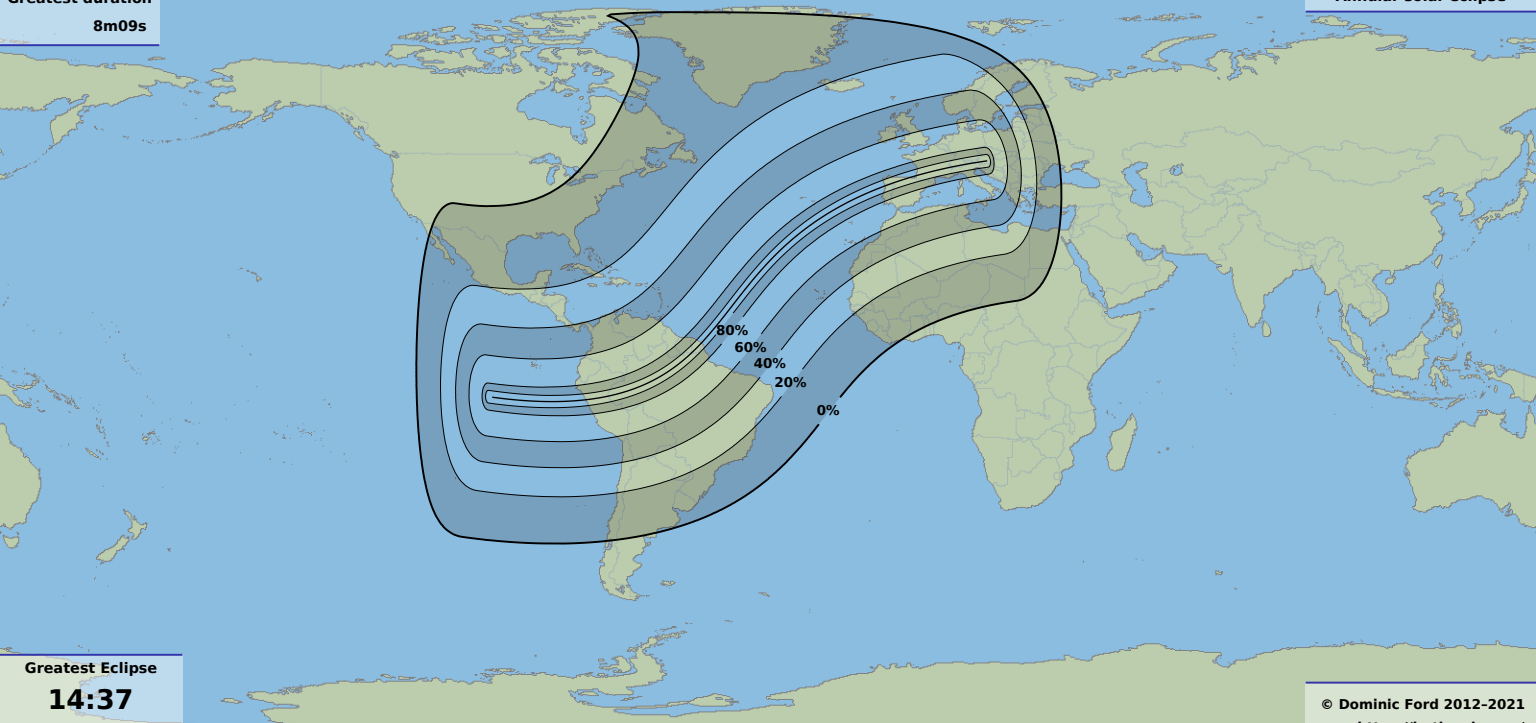

Greatest duration
8m09s

Annular solar eclipse

Greatest Eclipse
14:37
27 Feb 2082 UTC

© Dominic Ford 2012-2021
<https://in-the-sky.org/>