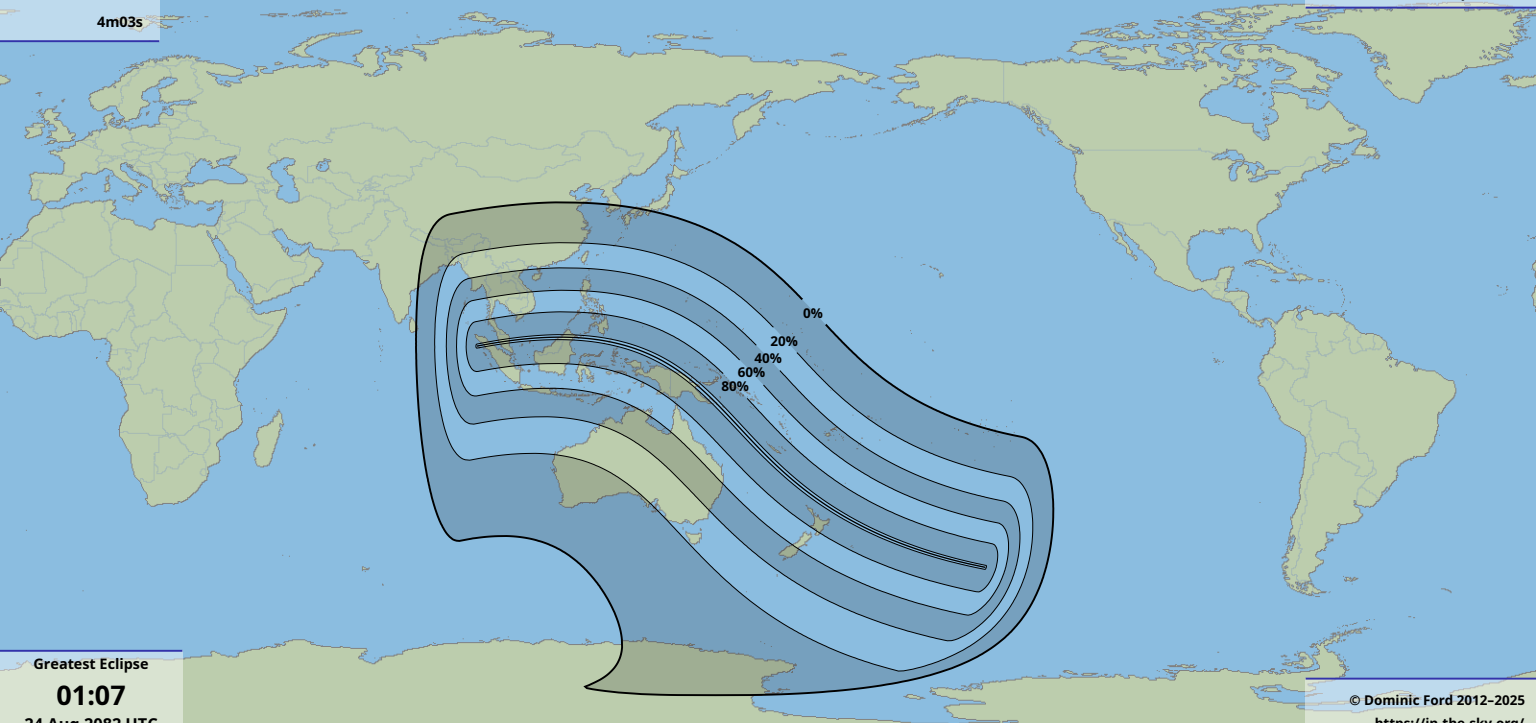

Greatest duration

4m03s

Greatest Eclipse

01:07

24 Aug 2082 UTC