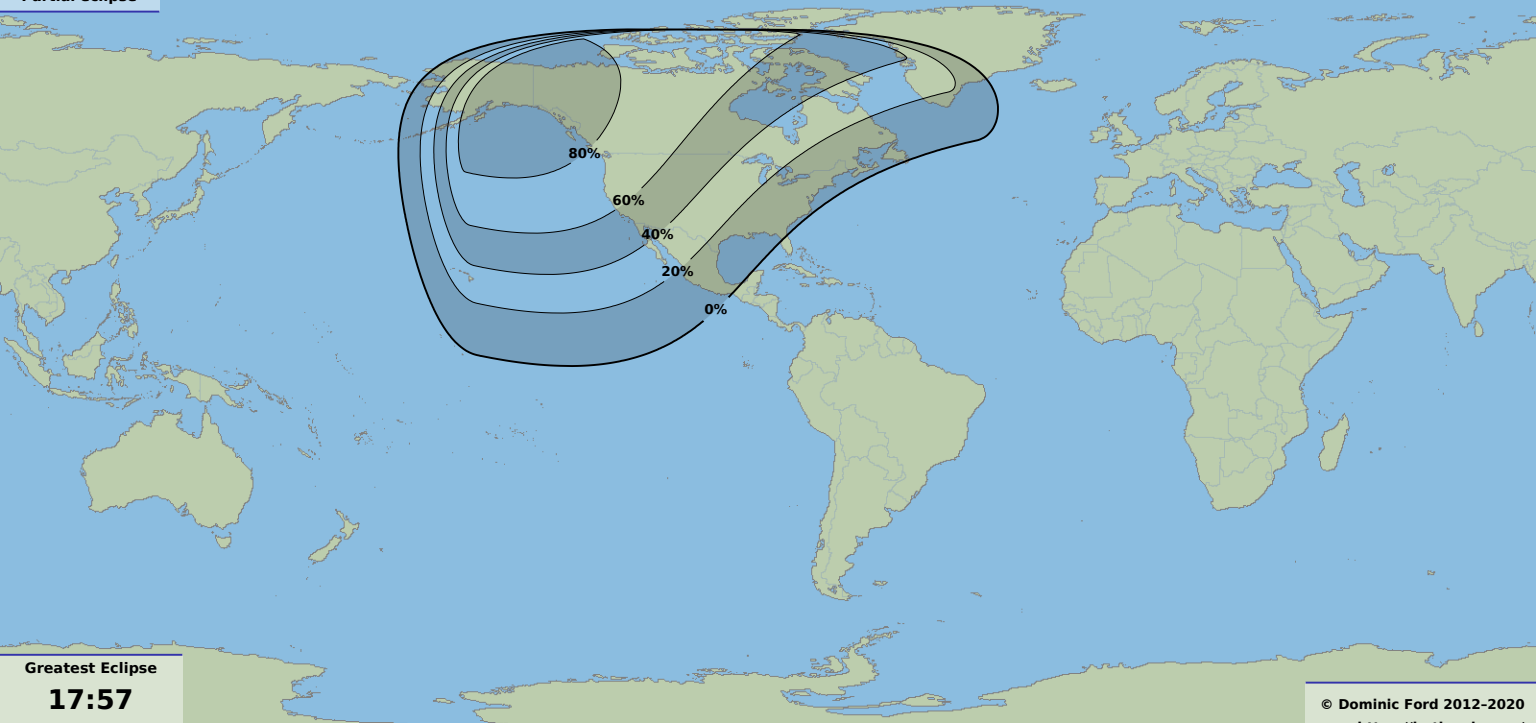

Partial eclipse

Greatest Eclipse
17:57
16 Feb 2083 UTC