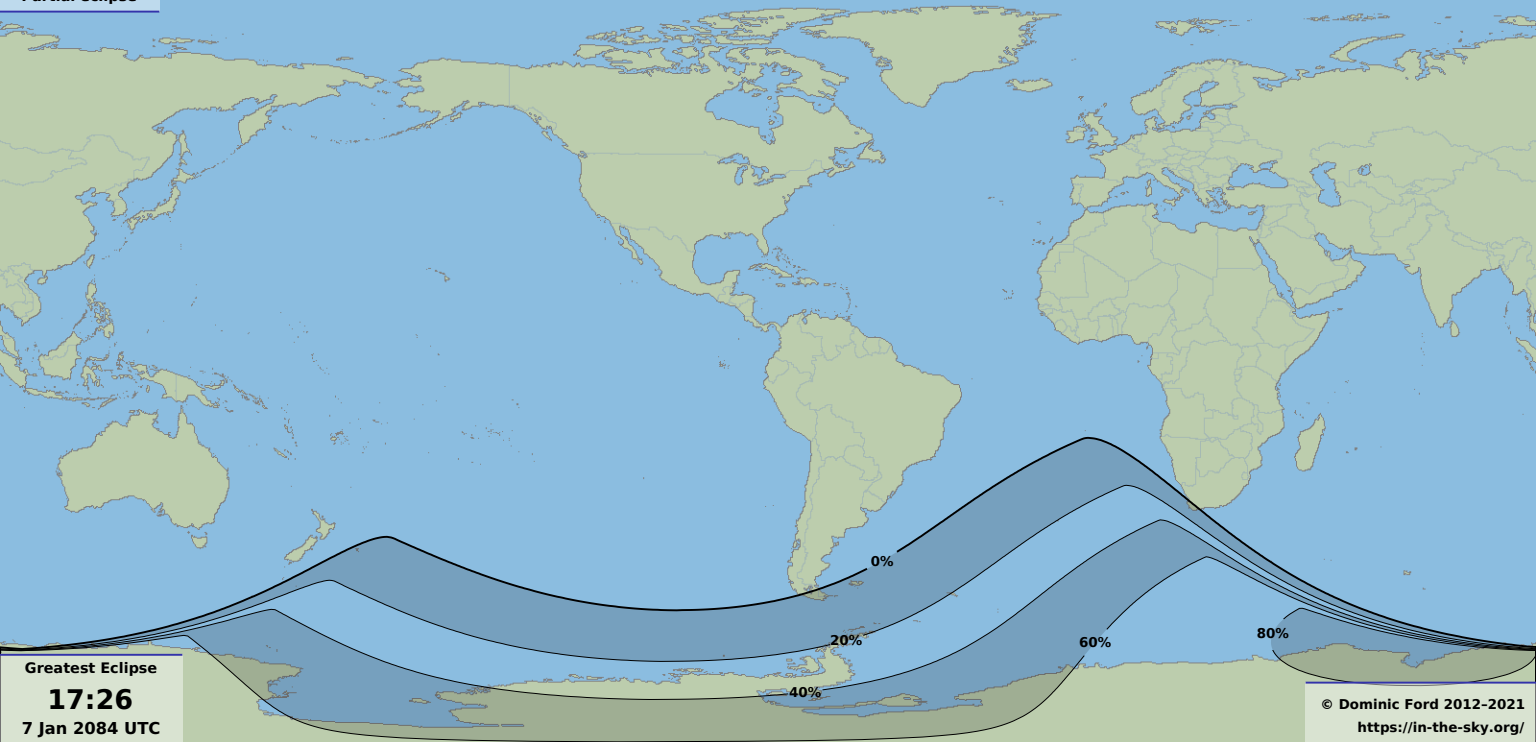

Partial eclipse

Greatest Eclipse
17:26
7 Jan 2024 UTC