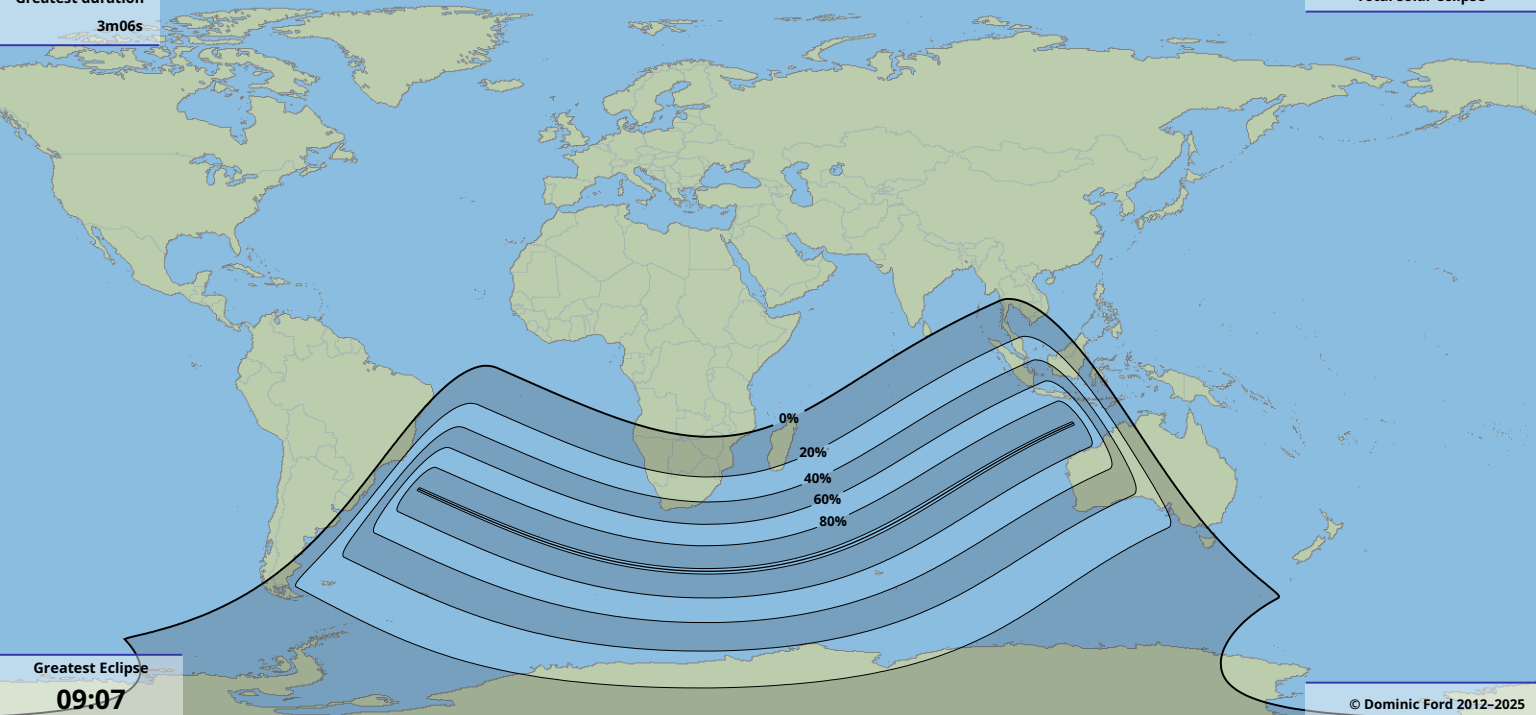

Greatest duration

3m06s

Greatest Eclipse

09:07

27 Dec 2084 UTC