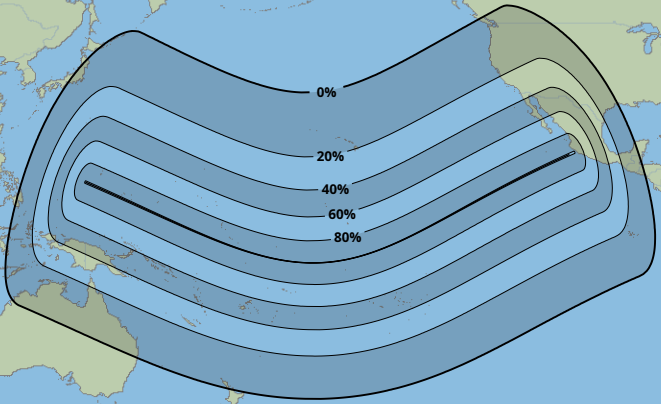

Greatest duration

1m11s

Greatest Eclipse

22:27

16 Dec 2085 UTC