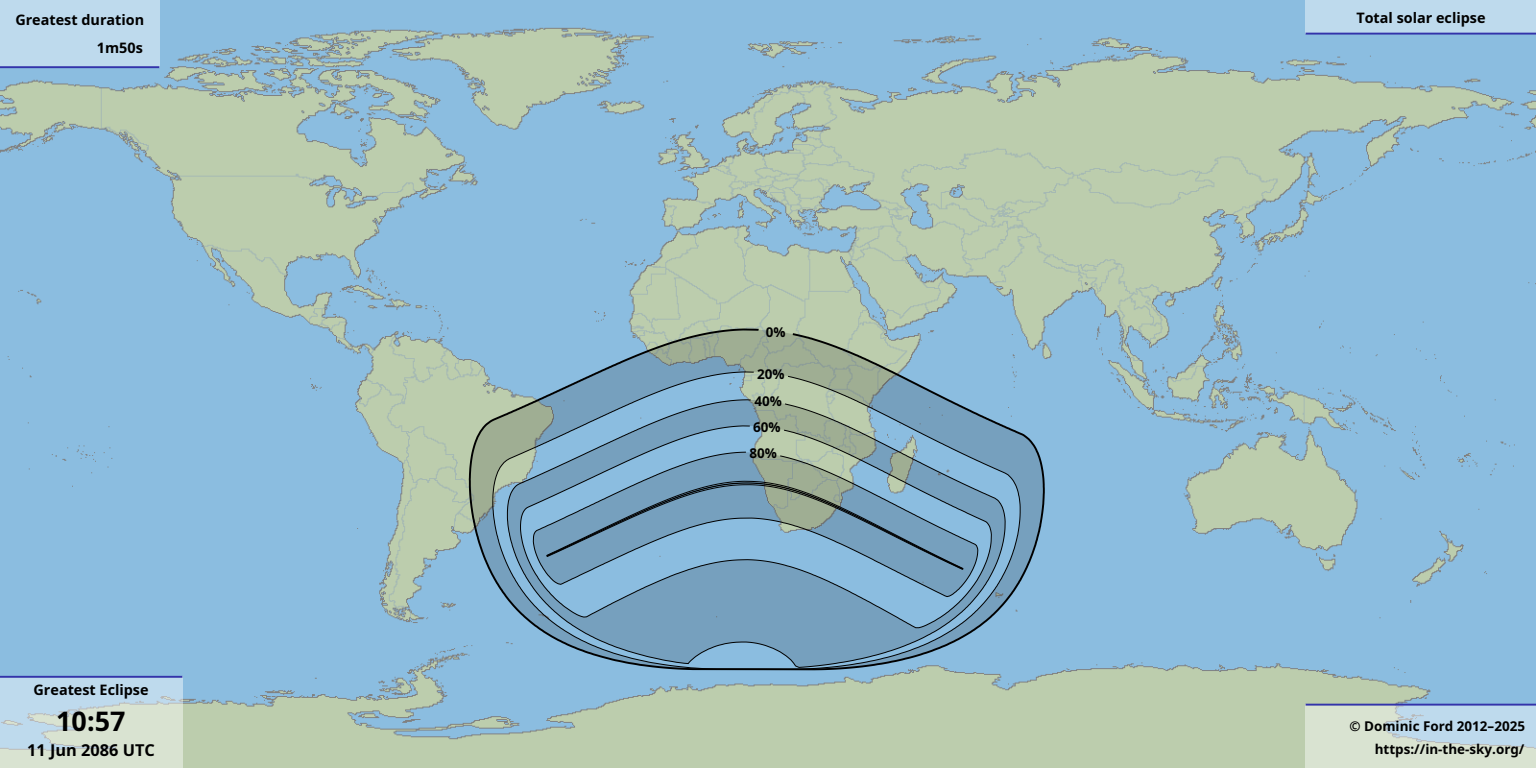

Greatest duration  
1m50s

Greatest Eclipse

10:57

11 Jun 2086 UTC