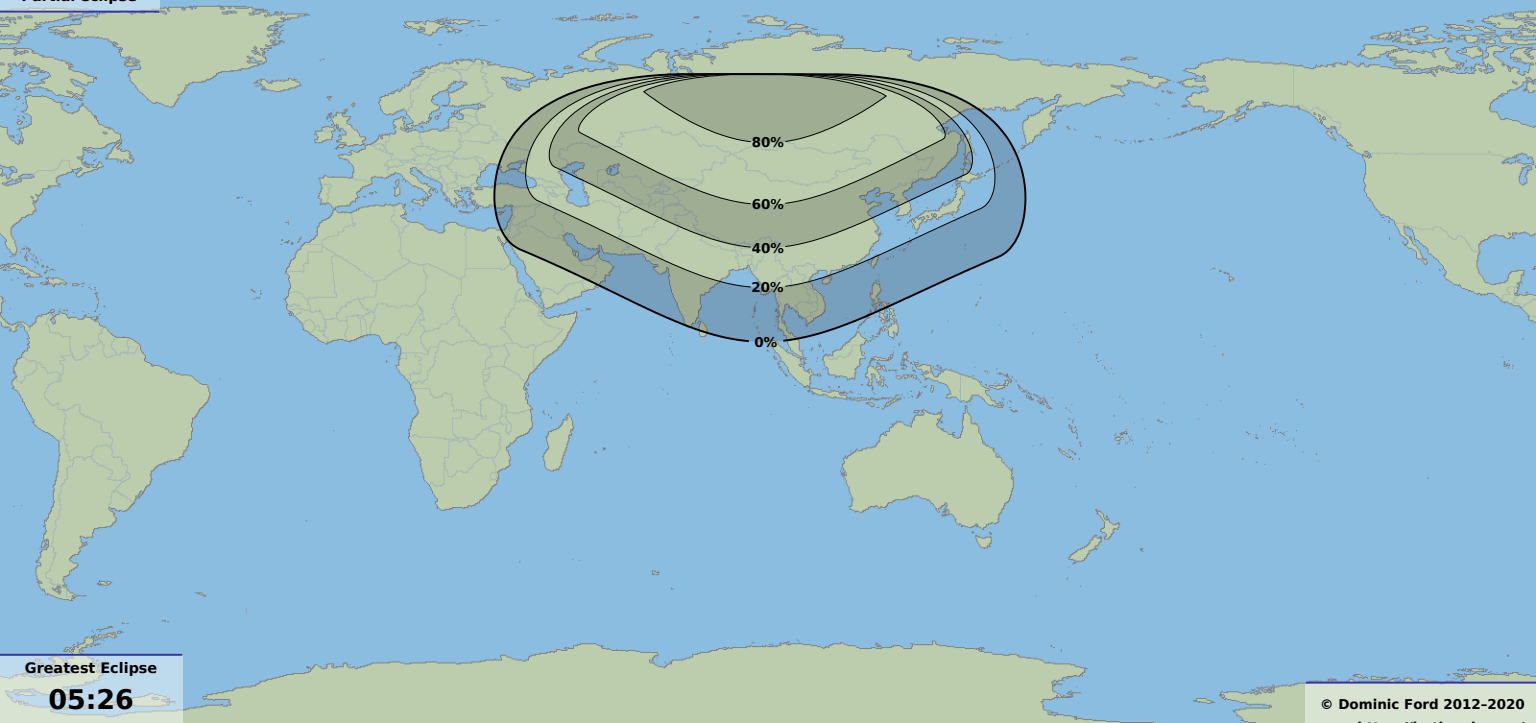

Partial eclipse

Greatest Eclipse

05:26

6 Dec 2086 UTC