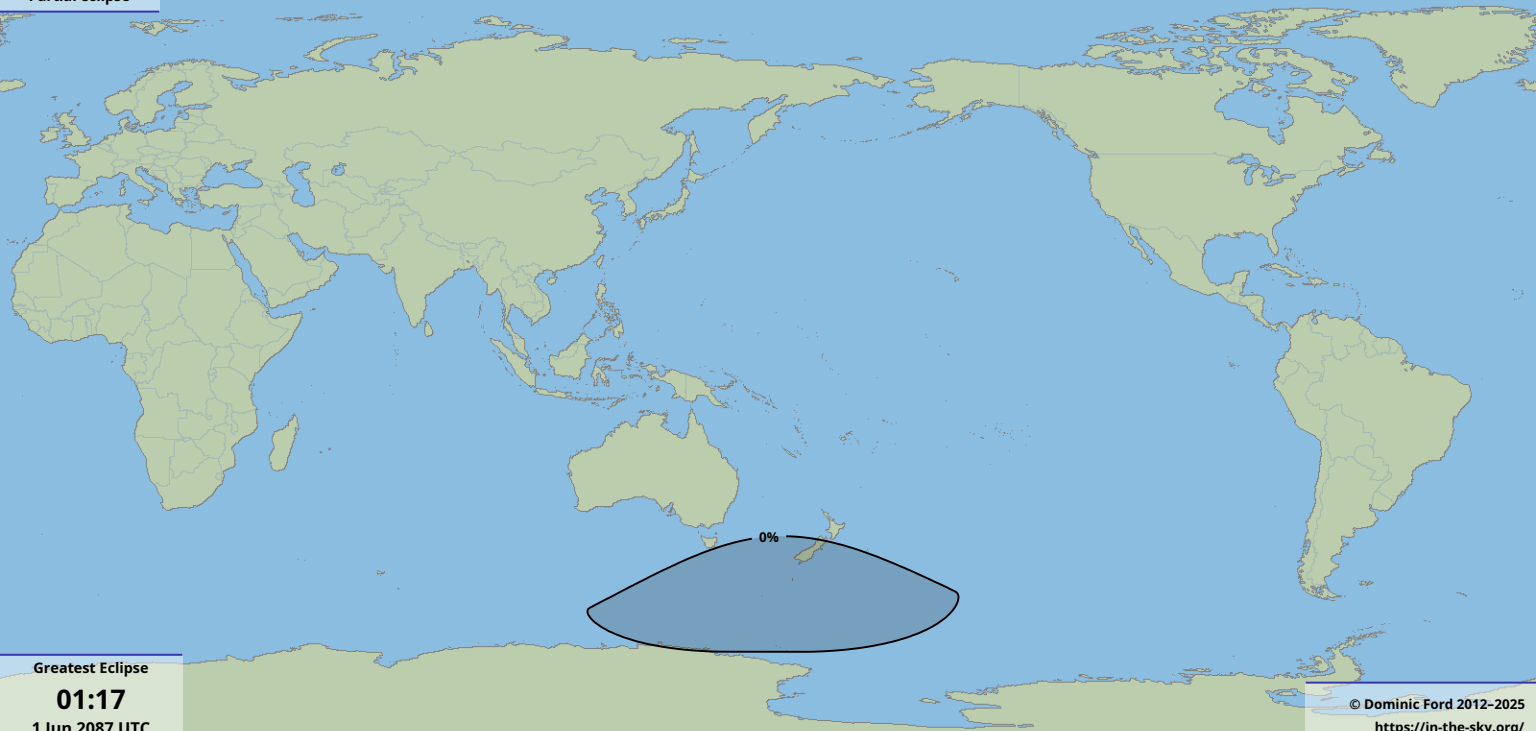

Partial eclipse

Greatest Eclipse

01:17

1 Jun 2087 UTC

© Dominic Ford 2012-2025

<https://in-the-sky.org/>