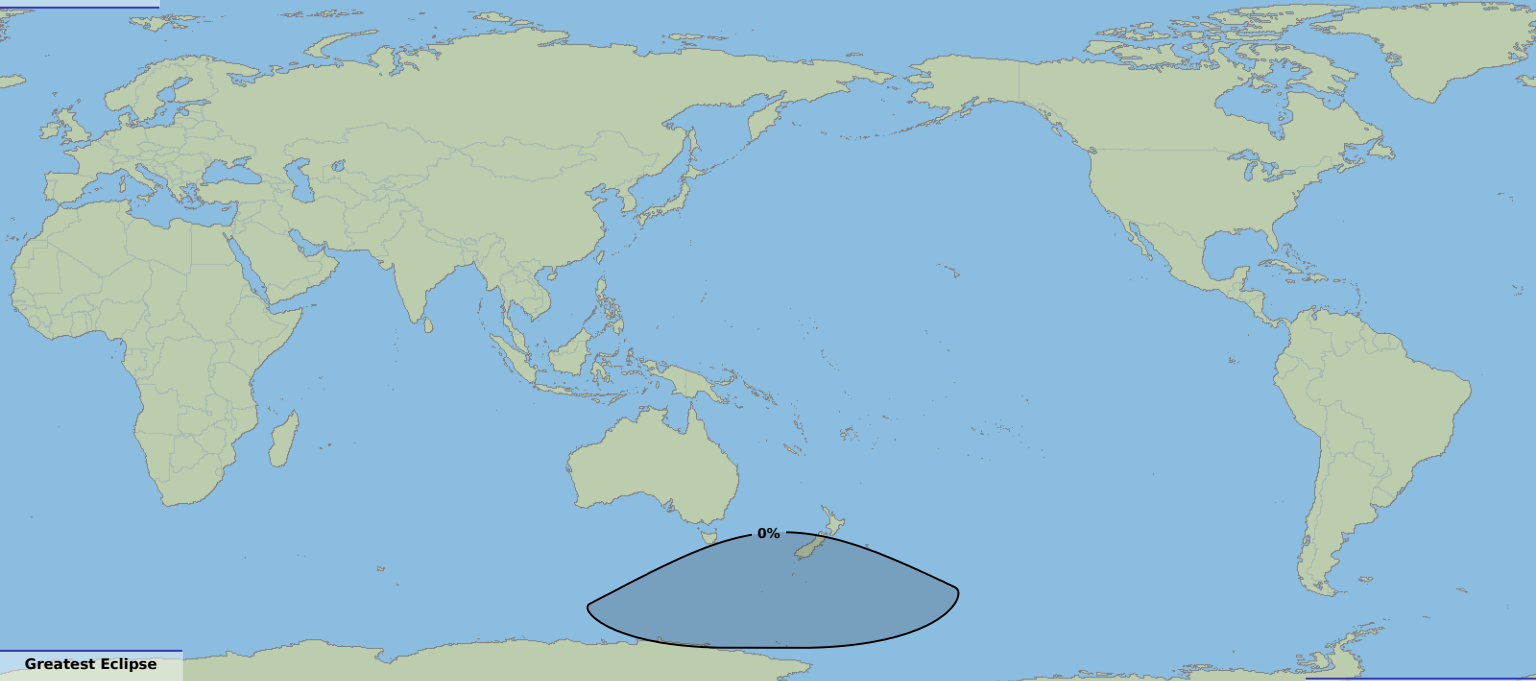

Partial eclipse

Greatest Eclipse

01:17
1 Jun 2087 UTC