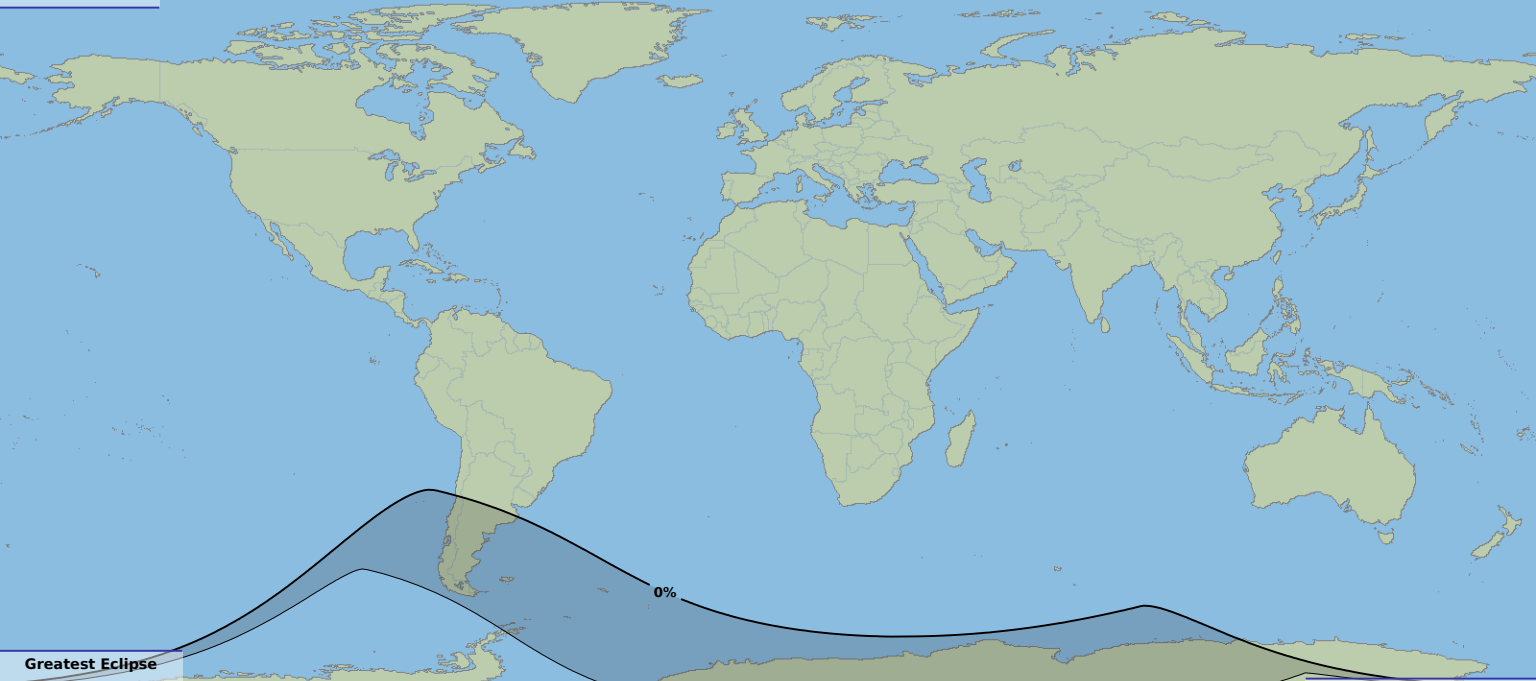

Partial eclipse

Greatest Eclipse

11:36

26 Oct 2087 UTC

0%

20%

© Dominic Ford 2012-2020

<https://in-the-sky.org/>