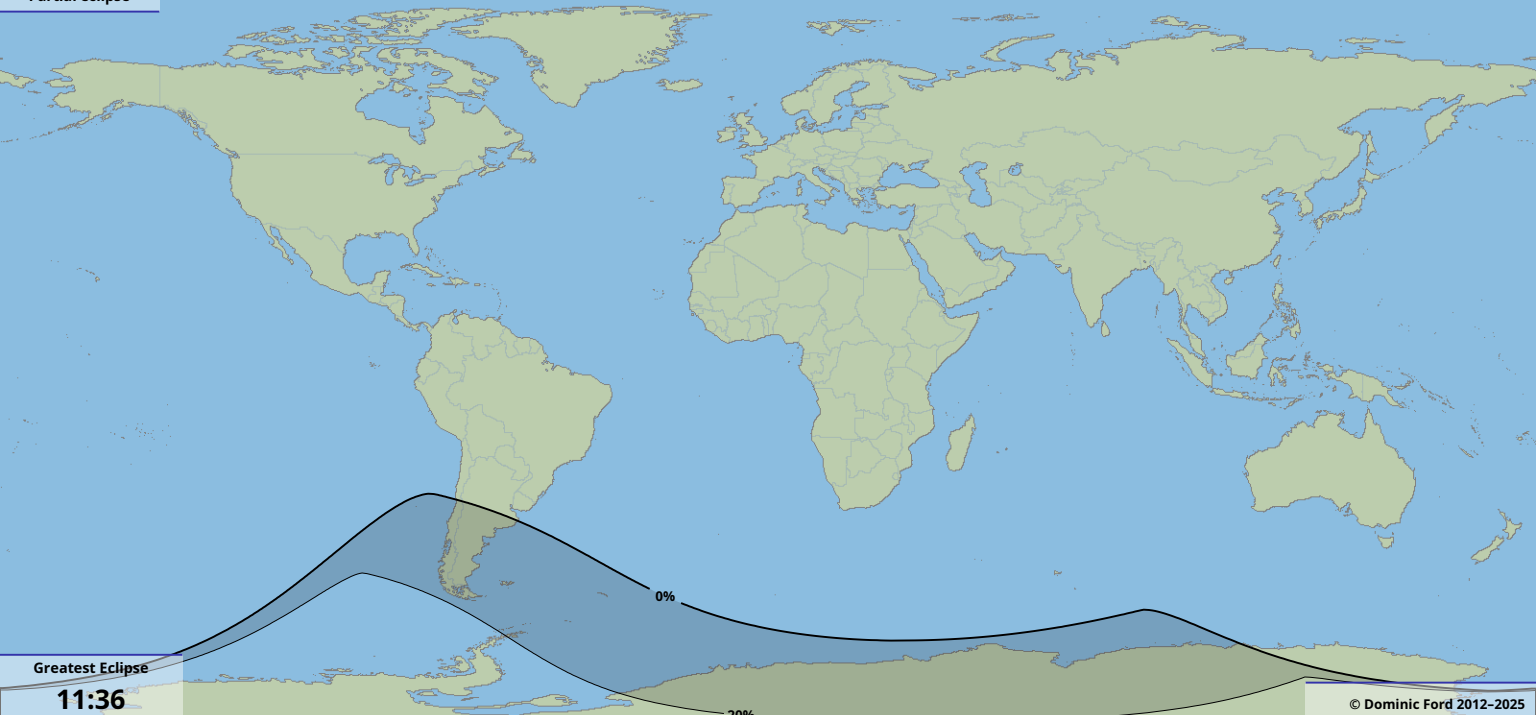

Partial eclipse

Greatest Eclipse

11:36

26 Oct 2087 UTC