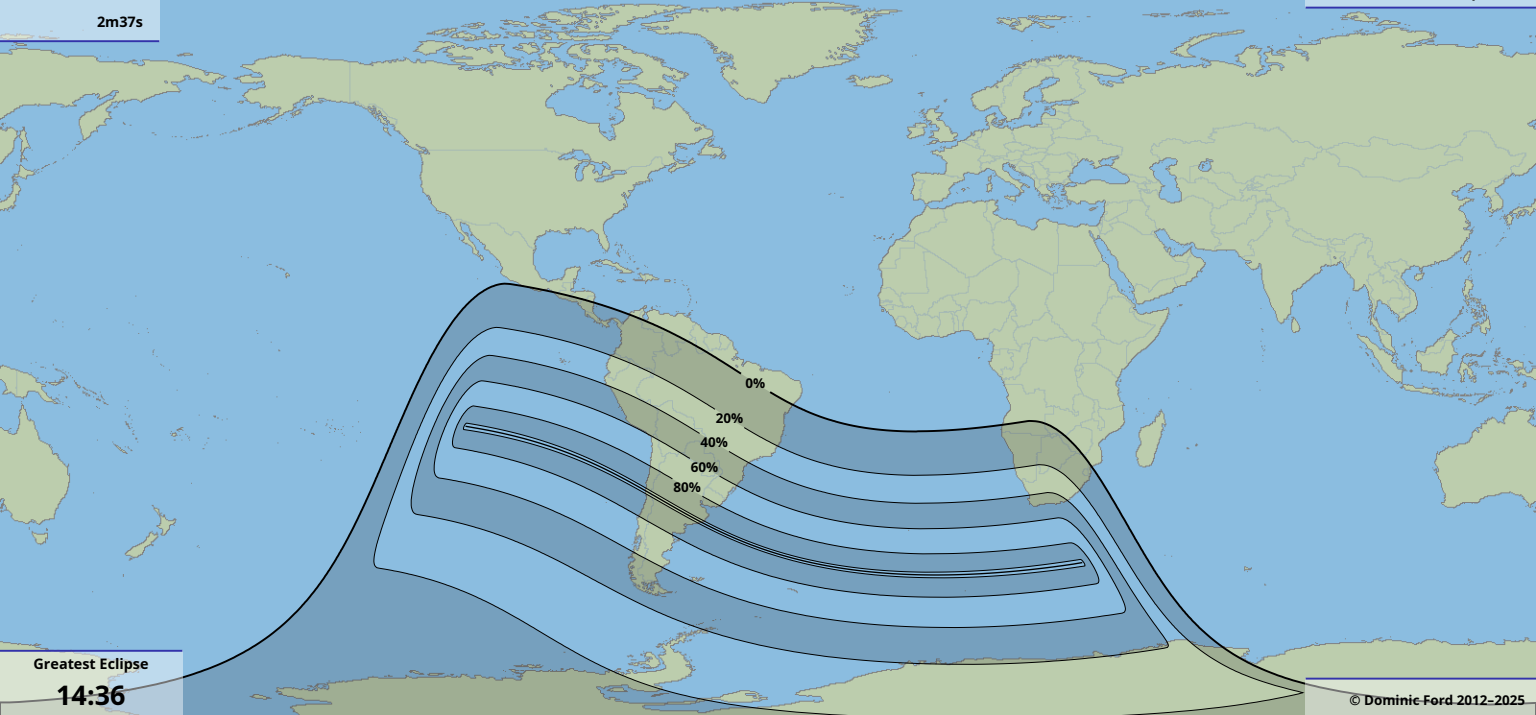

Greatest duration
2m37s

Greatest Eclipse
14:36
14 Oct 2088 UTC