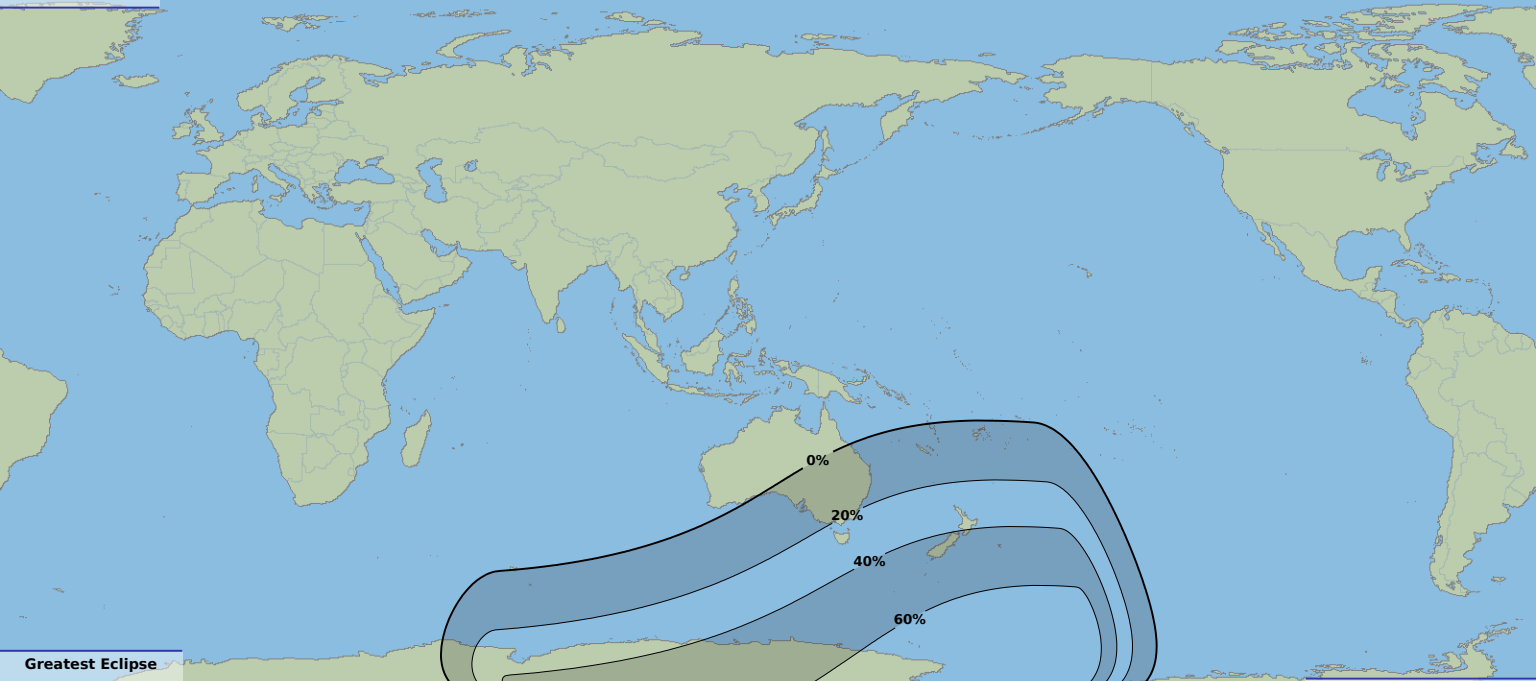

Partial eclipse

Greatest Eclipse

03:27

31 Mar 2090 UTC