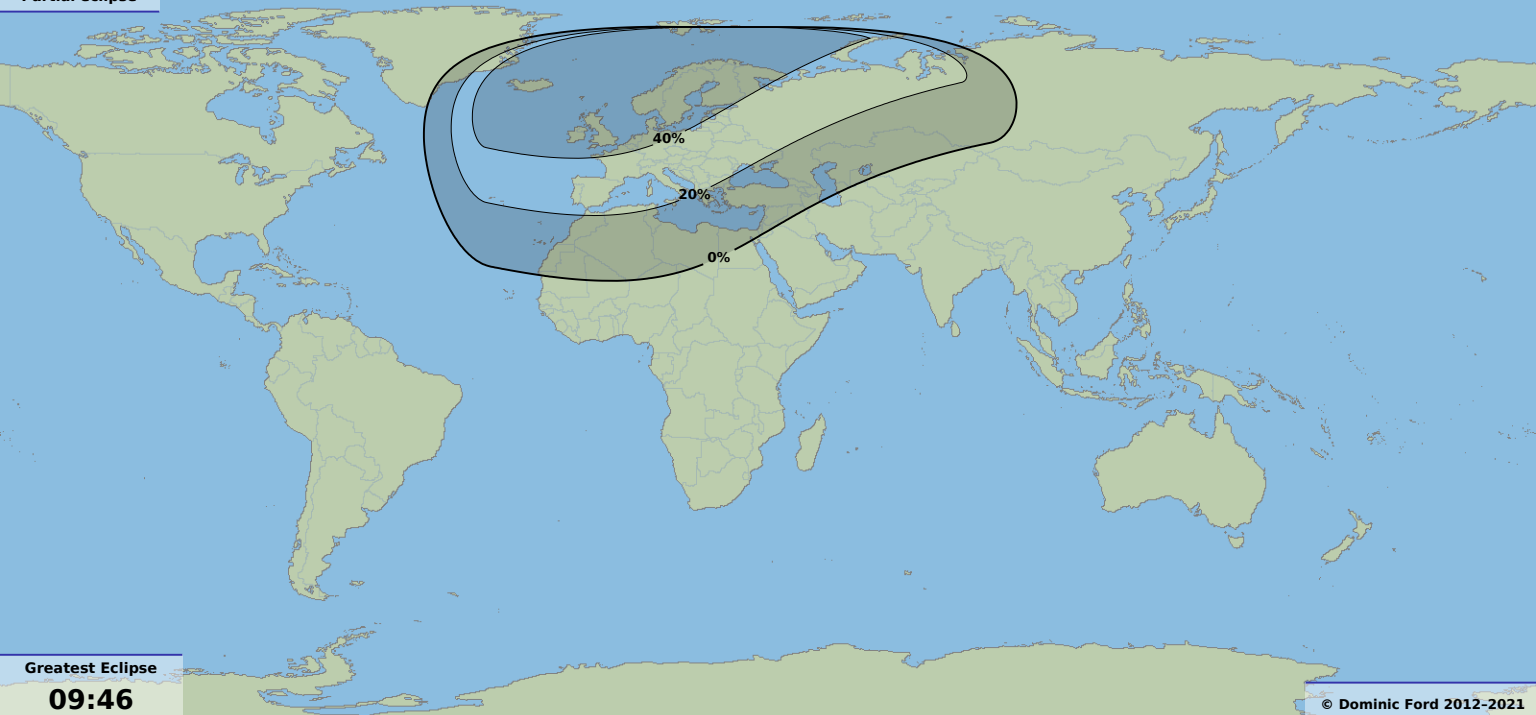

Partial eclipse

Greatest Eclipse

09:46

18 Feb 2091 UTC

© Dominic Ford 2012-2021

<https://in-the-sky.org/>