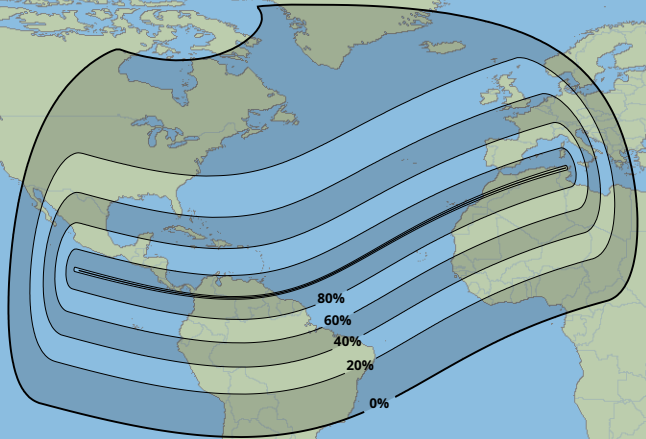

Greatest duration  
2m00s

Greatest Eclipse  
**15:07**  
7 Feb 2092 UTC