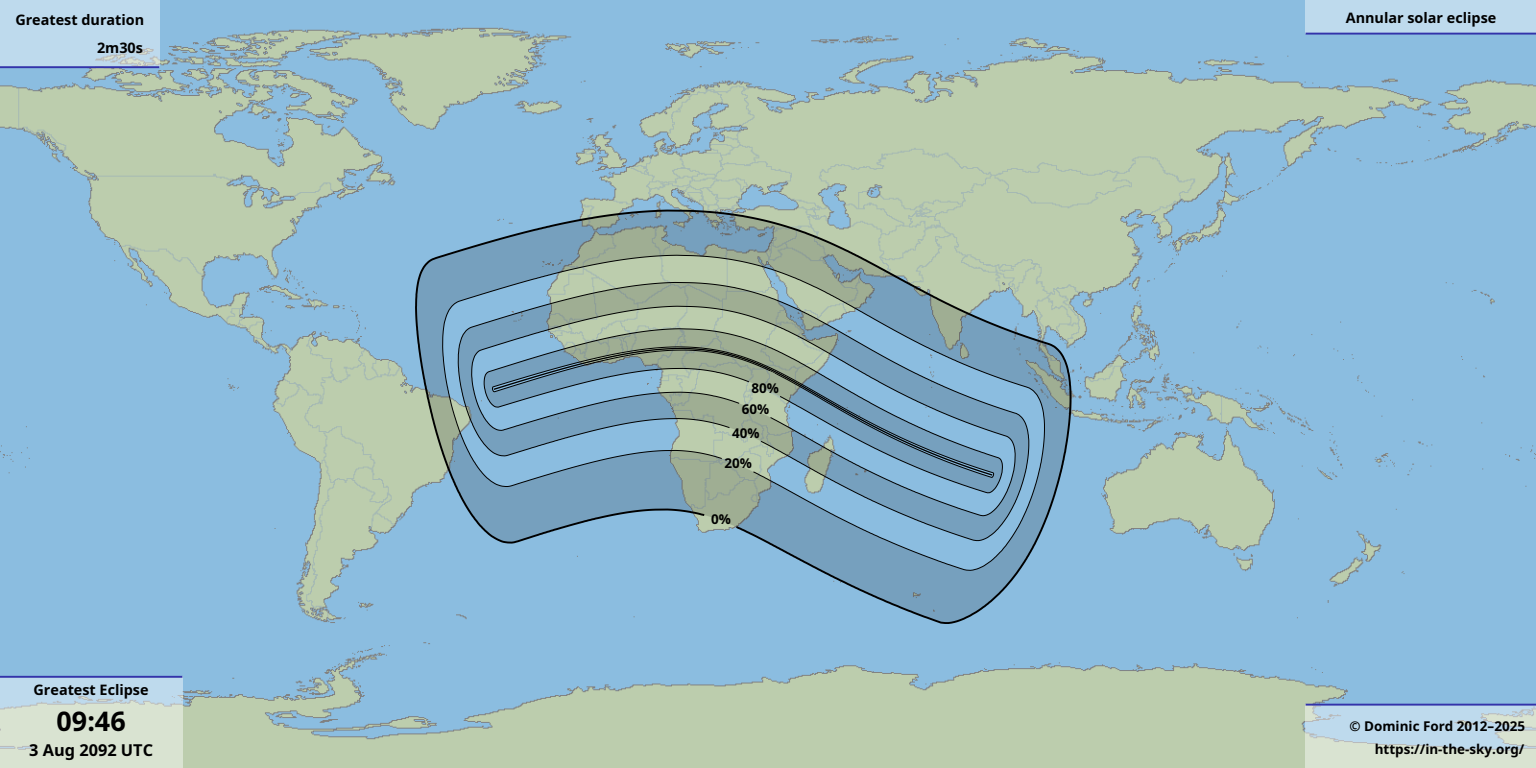

Greatest duration

2m30s

Greatest Eclipse

09:46

3 Aug 2092 UTC