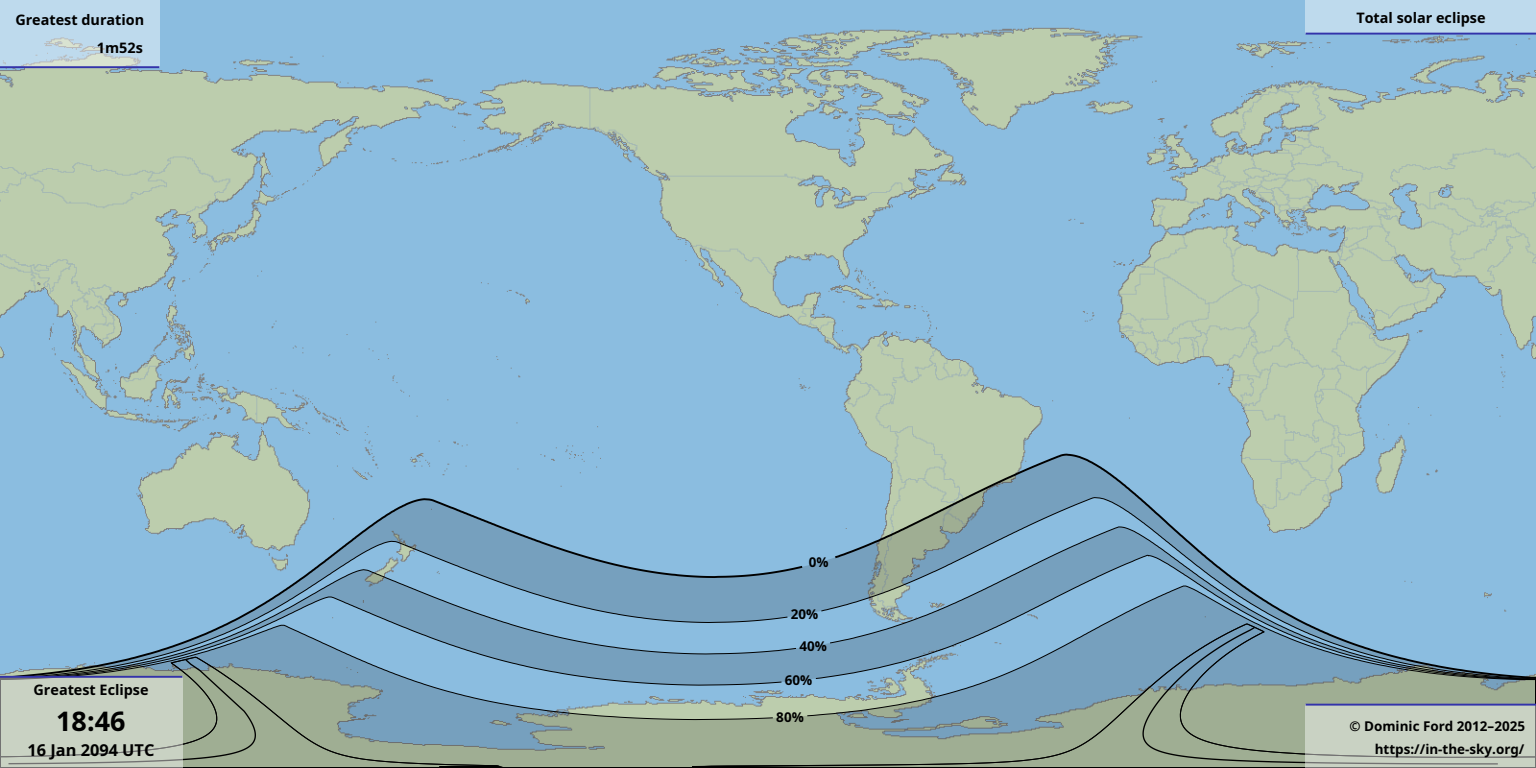

Greatest duration

1m52s

Greatest Eclipse

18:46

16 Jan 2094 UTC

0%

20%

40%

60%

80%