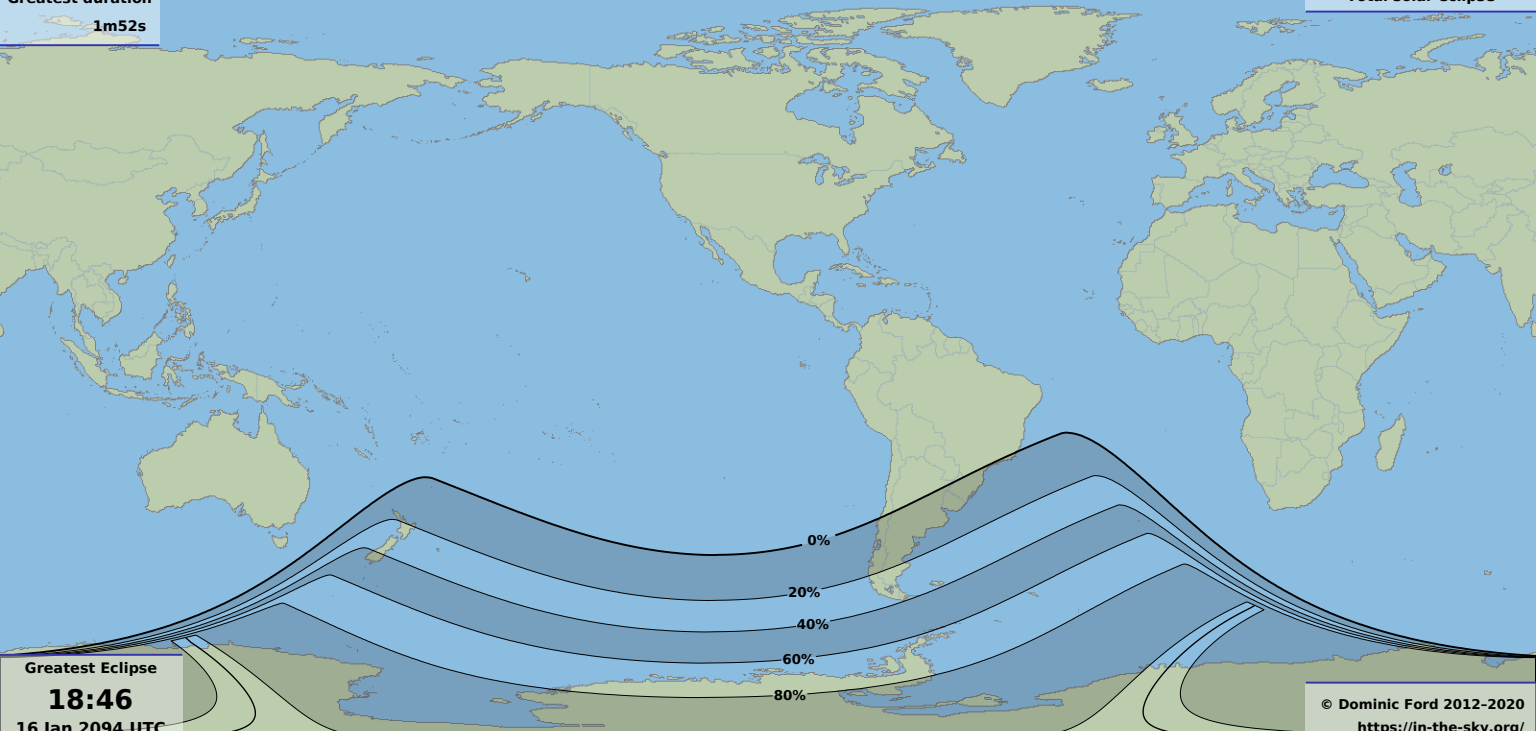

Greatest duration

1m52s

Total solar eclipse

Greatest Eclipse

18:46

16 Jan 2024 UTC

0%
20%
40%
60%
80%