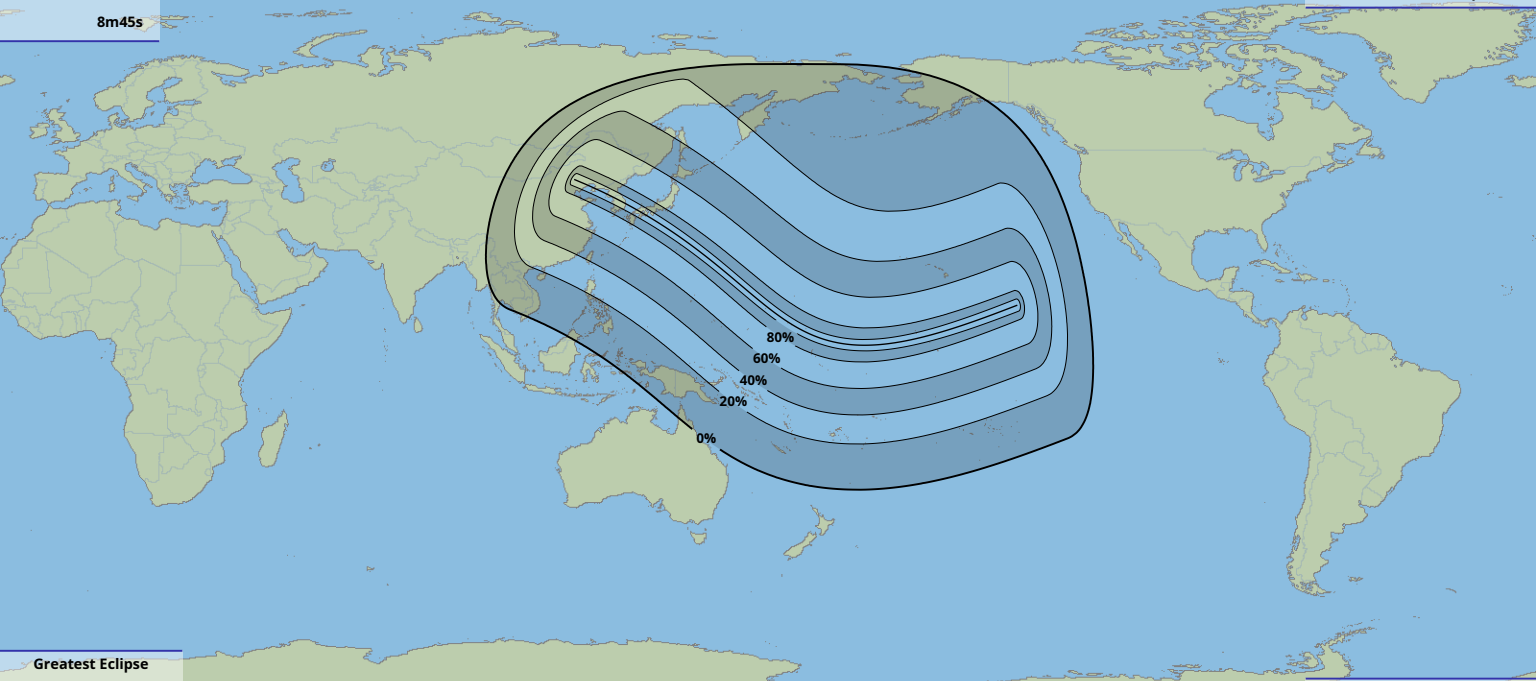

Greatest duration

8m45s

Greatest Eclipse

00:56

27 Nov 2095 UTC