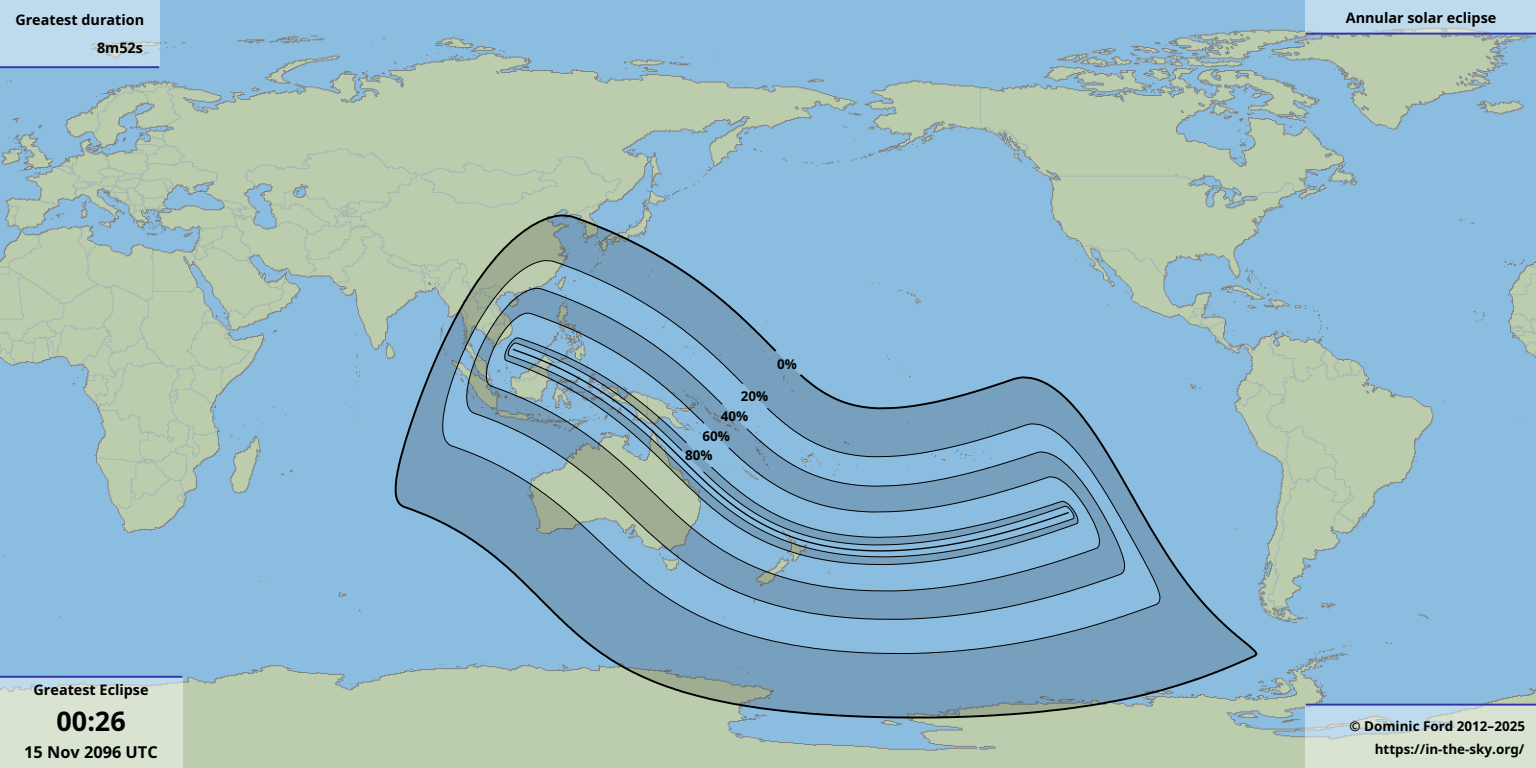

Greatest duration

8m52s

Greatest Eclipse

00:26

15 Nov 2096 UTC