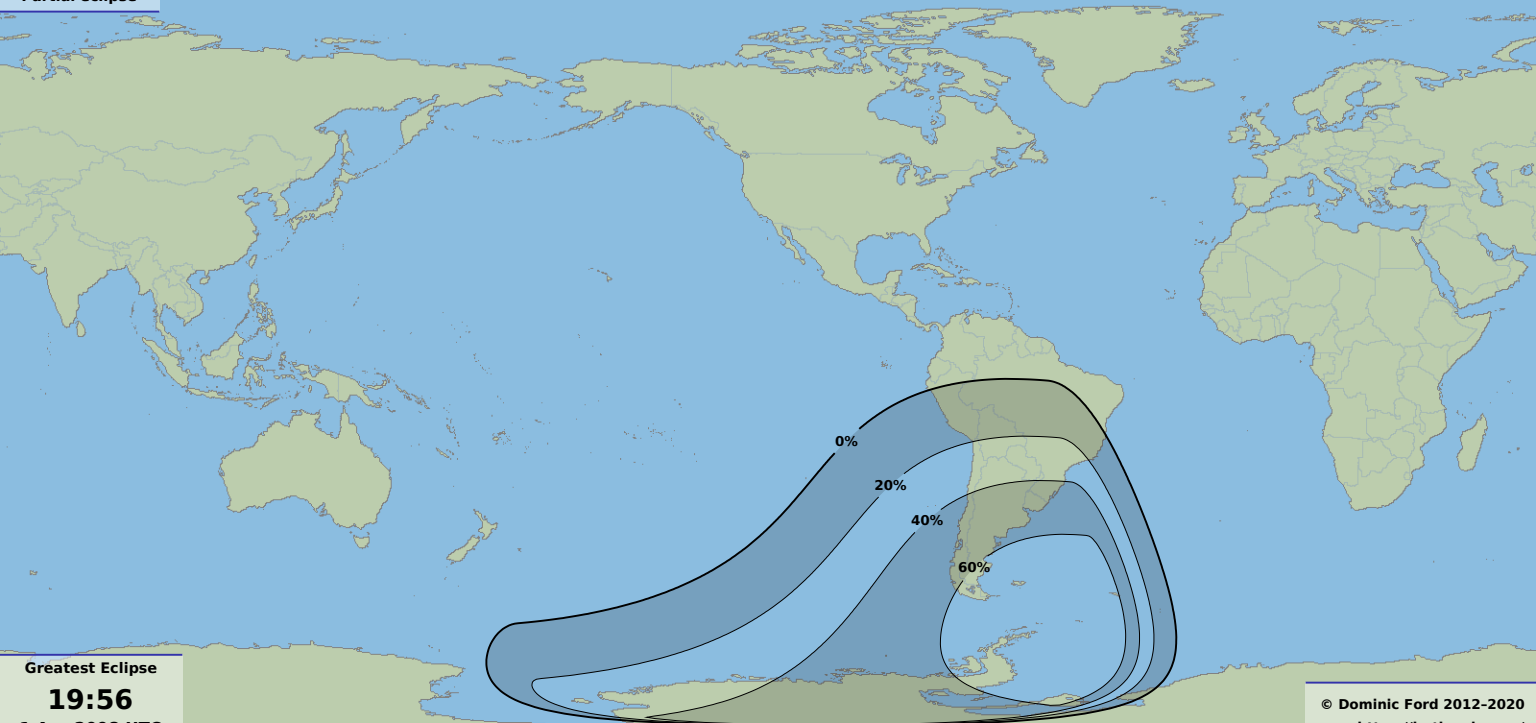

**Partial eclipse**

**Greatest Eclipse**

**19:56**

**1 Apr 2098 UTC**