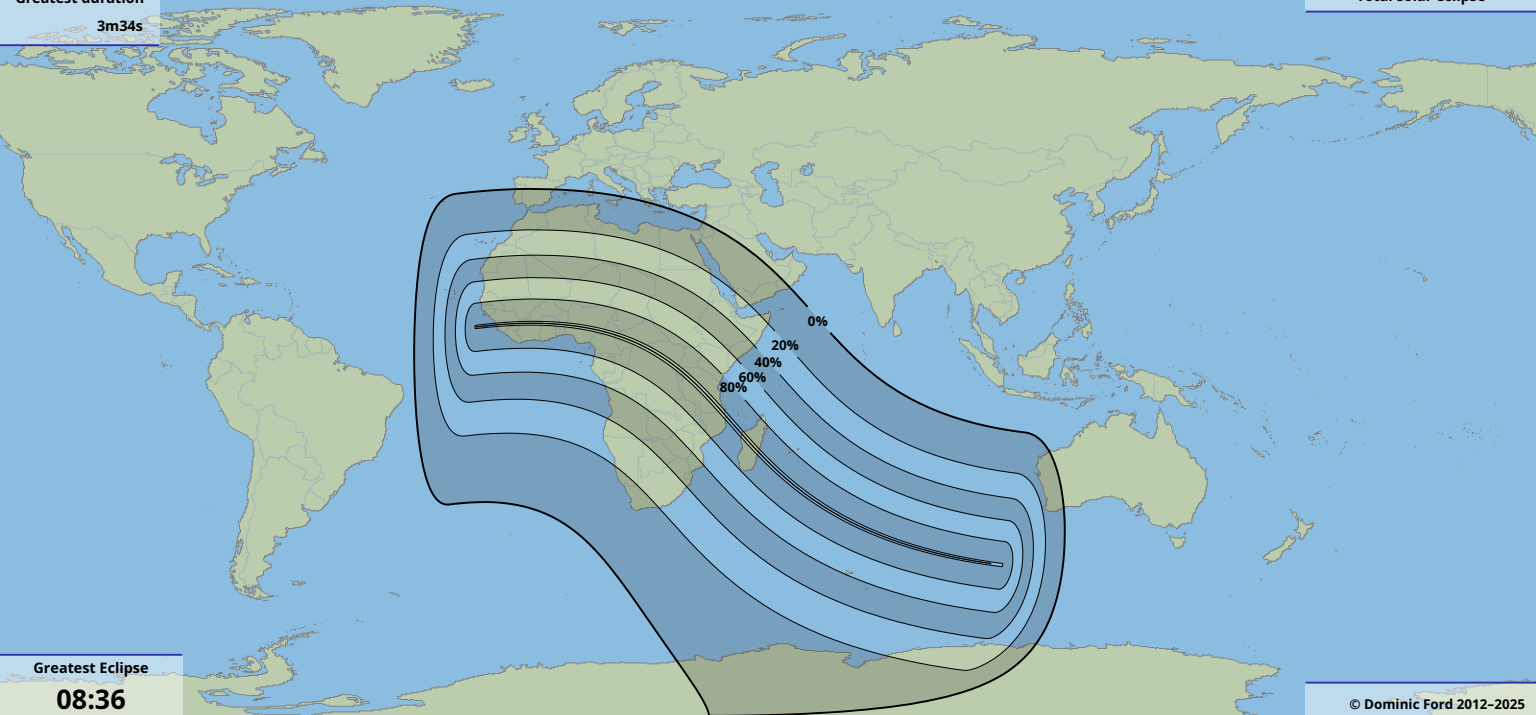

Greatest duration

3m34s

Greatest Eclipse

08:36

4 Sep 2100 UTC