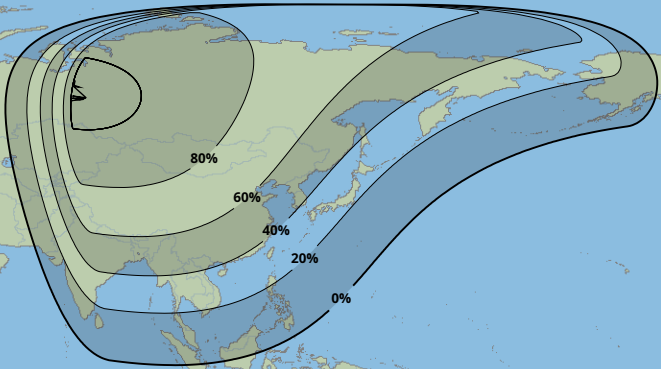

Greatest duration
2m41s

Greatest Eclipse
02:06
28 Feb 2101 UTC