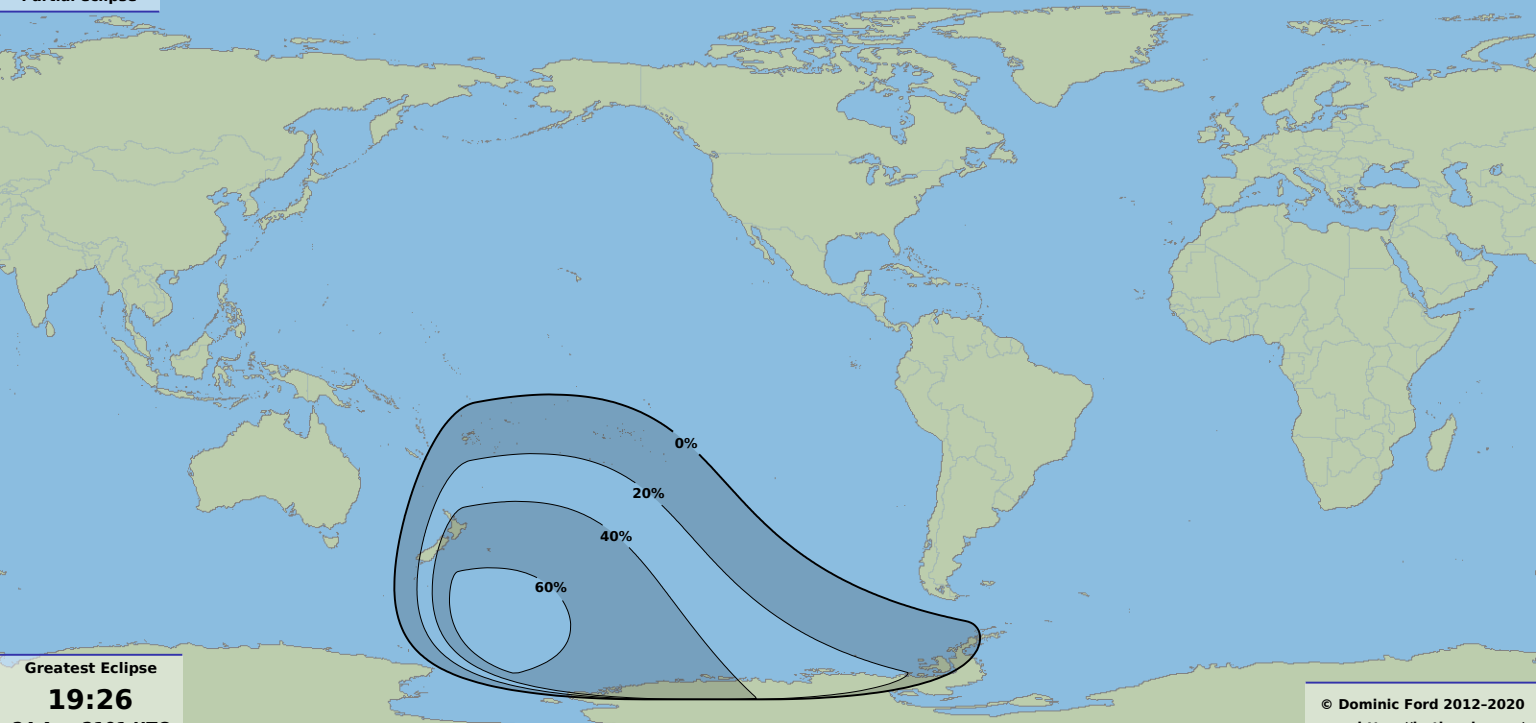

Partial eclipse

Greatest Eclipse

19:26

24 Aug 2101 UTC