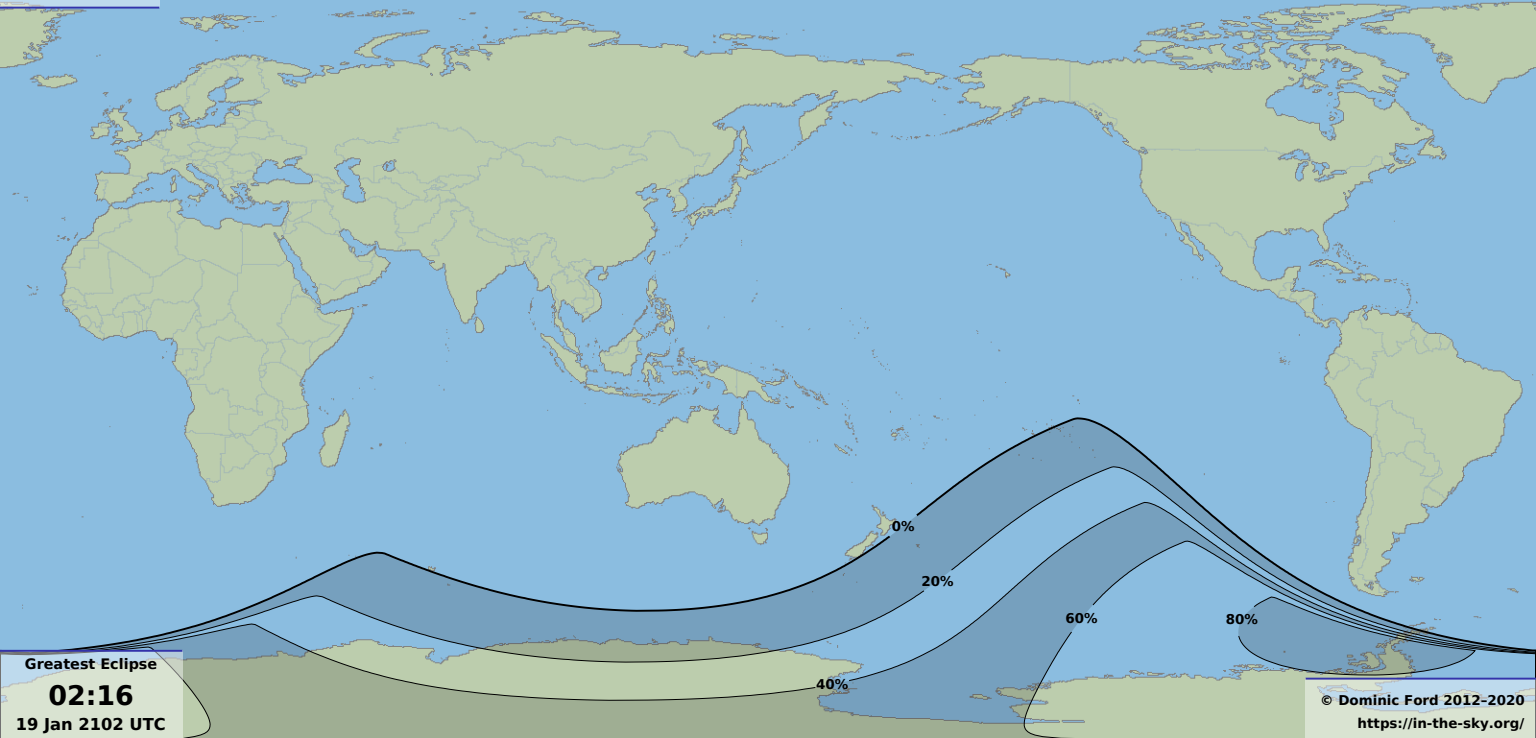

Partial eclipse

Greatest Eclipse

02:16
19 Jan 2102 UTC