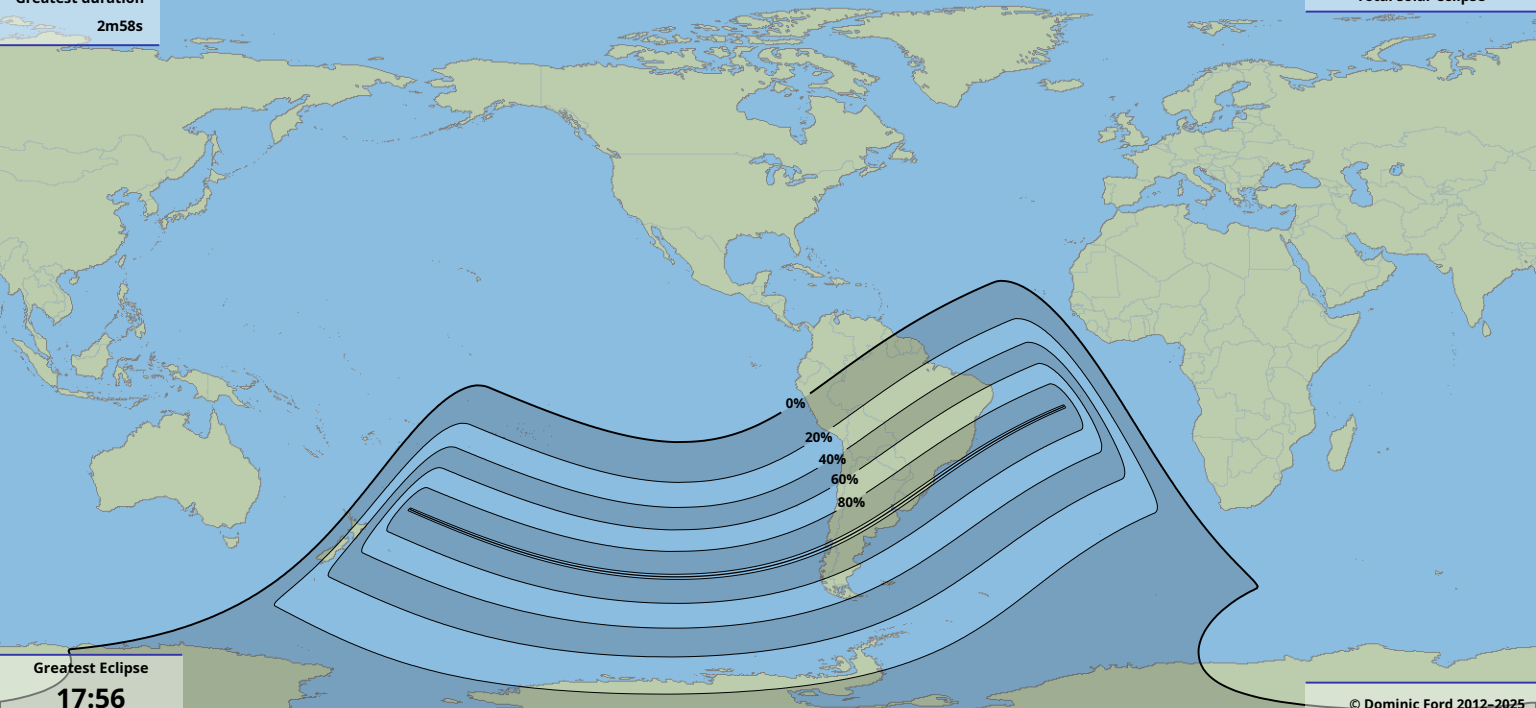

Greatest duration

2m58s

Greatest Eclipse

17:56

8 Jan 2103 UTC