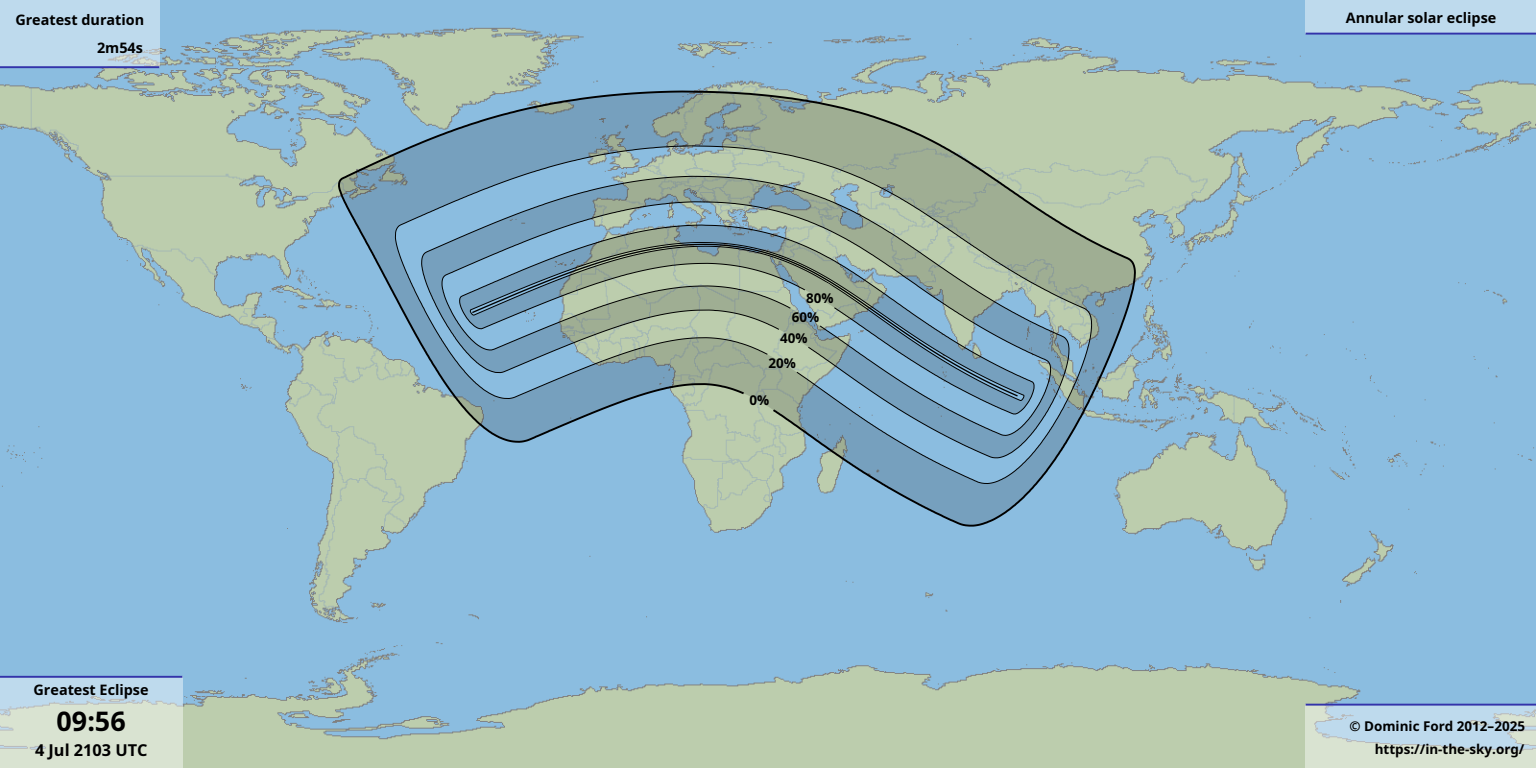

Greatest duration

2m54s

80%
60%
40%
20%
0%

Greatest Eclipse

09:56

4 Jul 2103 UTC