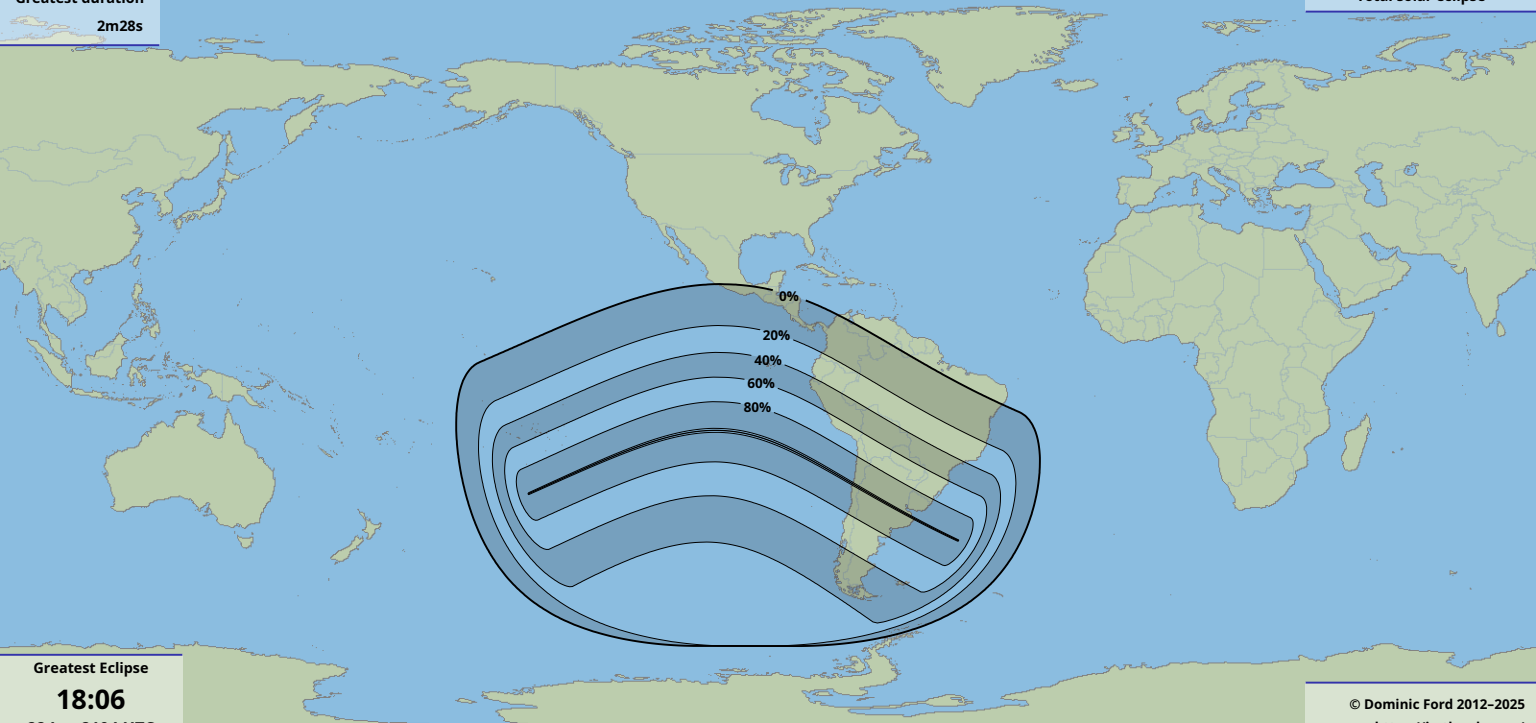

Greatest duration

2m28s

Greatest Eclipse

**18:06**

22 Jun 2104 UTC