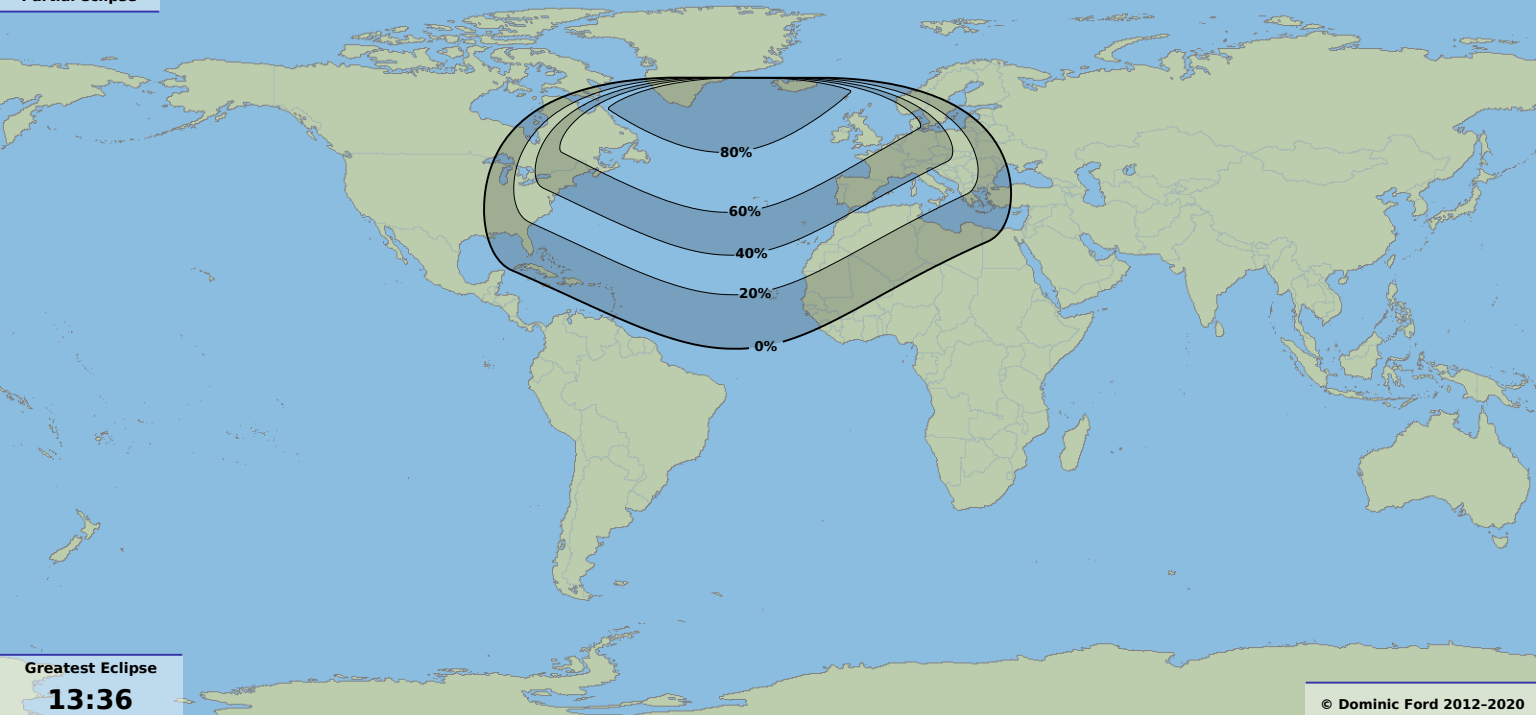

Partial eclipse

Greatest Eclipse

13:36

17 Dec 2104 UTC