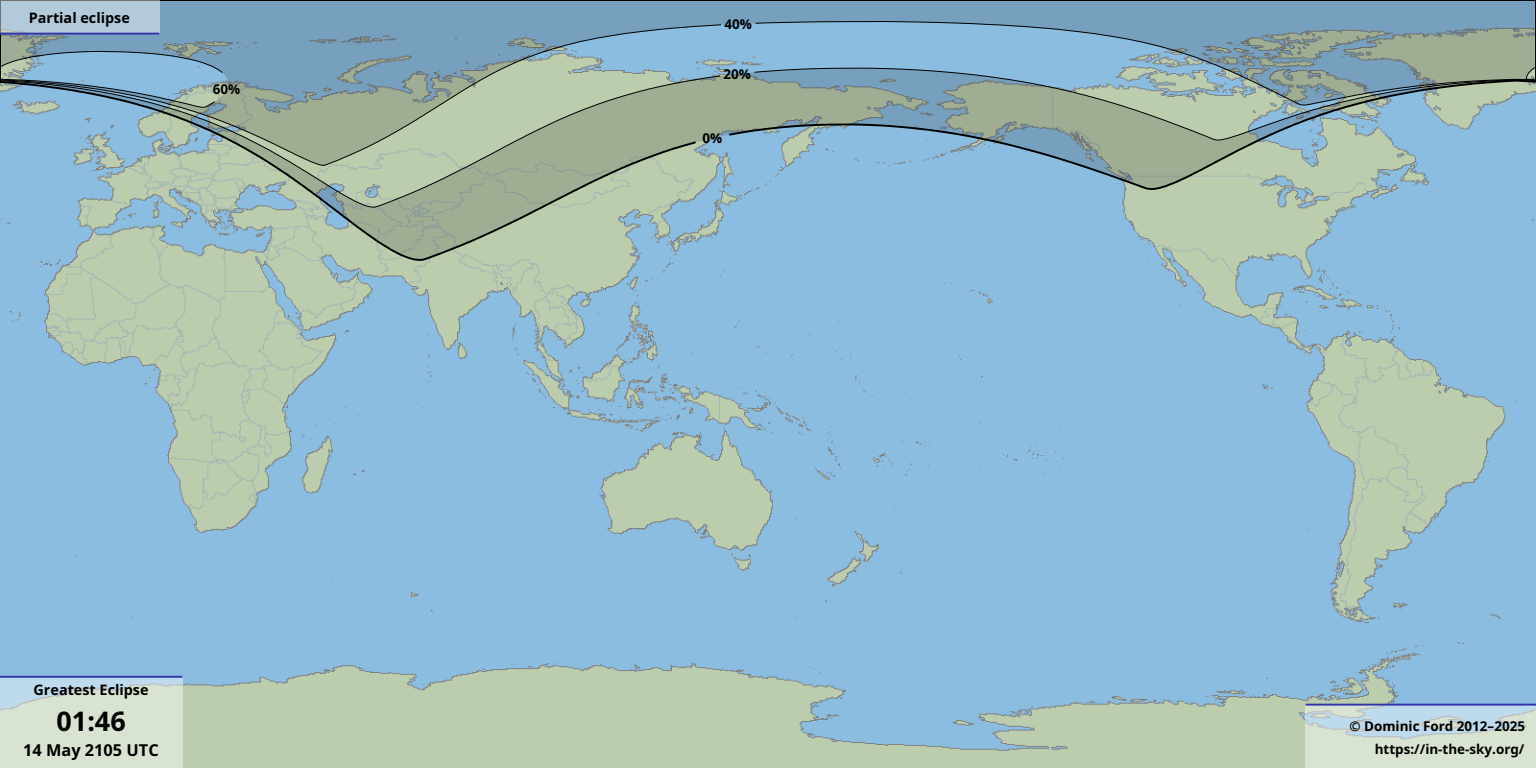

Partial eclipse

Greatest Eclipse

01:46

14 May 2105 UTC

© Dominic Ford 2012–2025

<https://in-the-sky.org/>