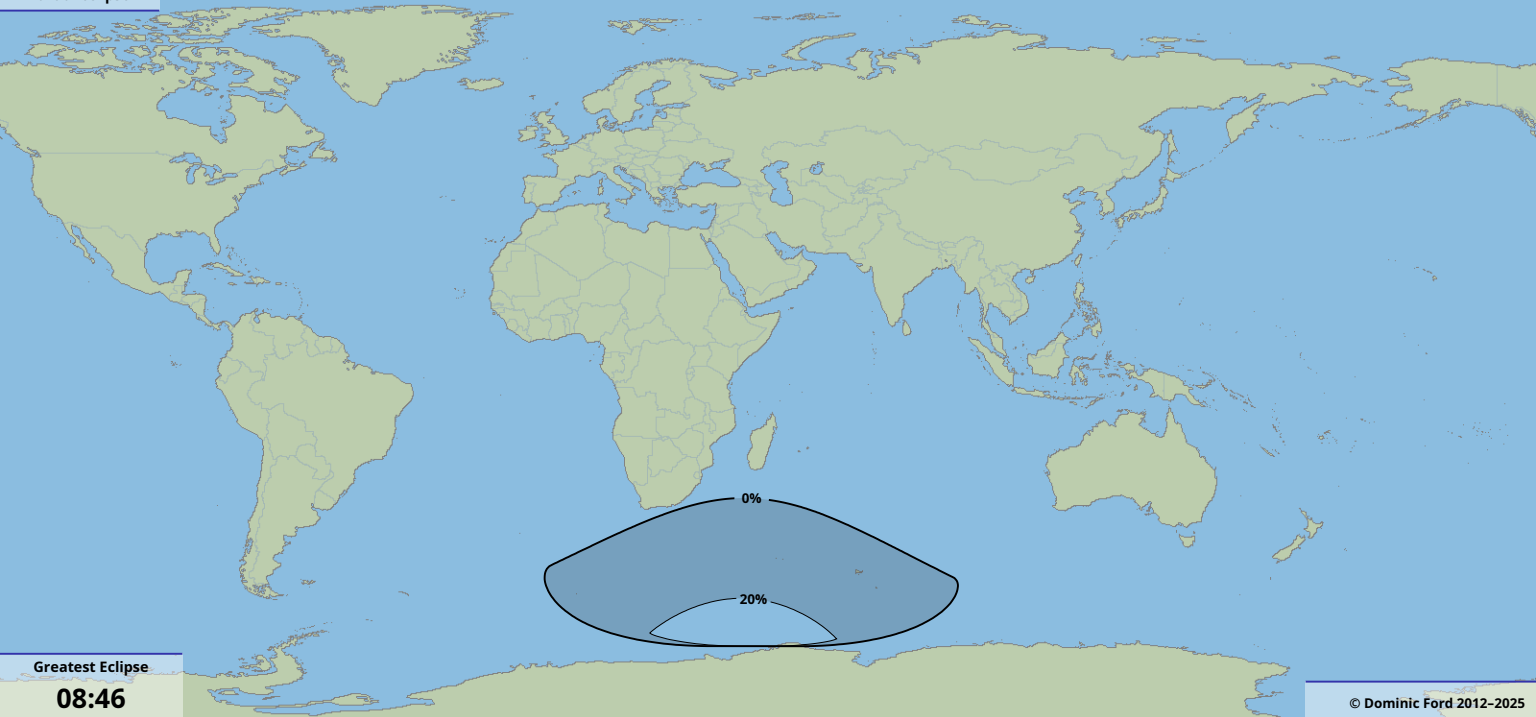

Partial eclipse

Greatest Eclipse

**08:46**

12 Jun 2105 UTC

© Dominic Ford 2012–2025

<https://in-the-sky.org/>