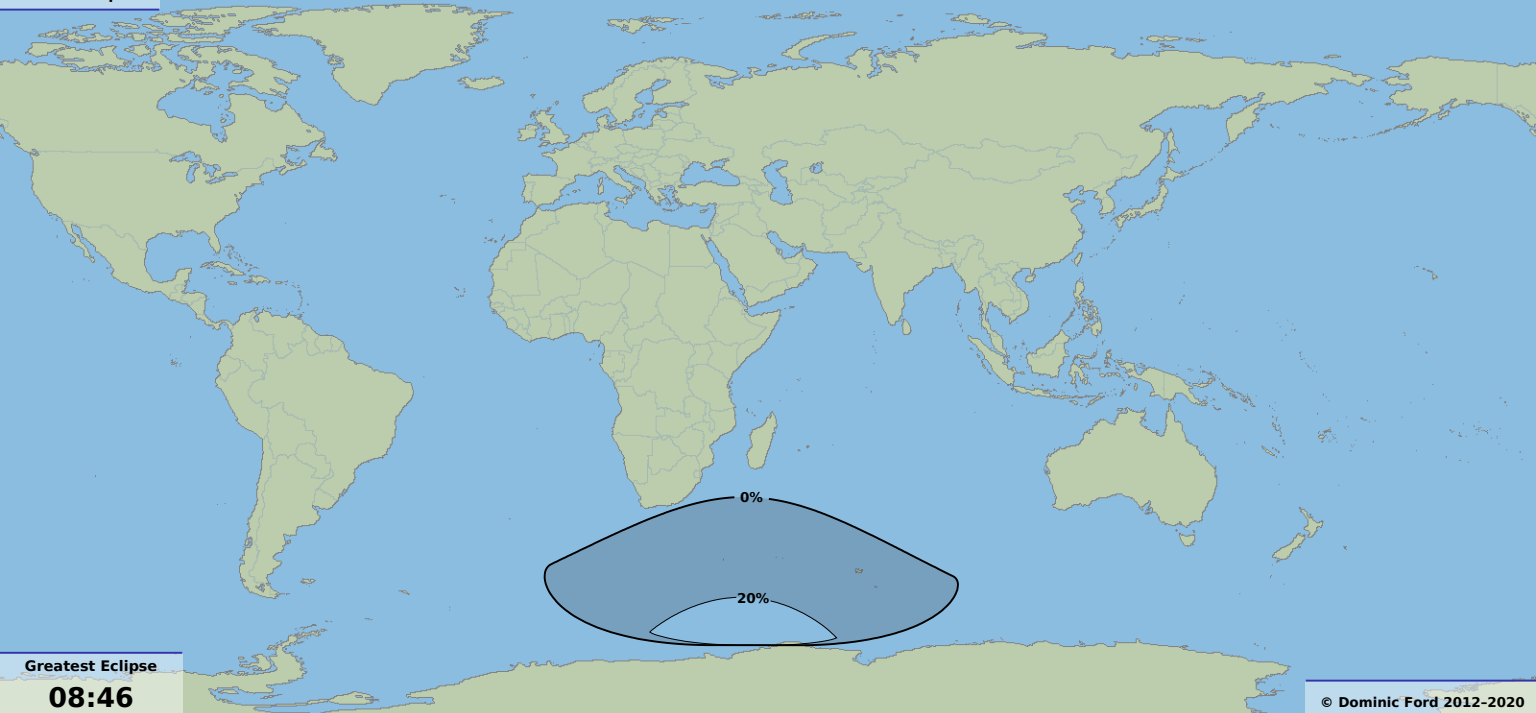

**Partial eclipse**

**Greatest Eclipse**

**08:46**

**12 Jun 2105 UTC**