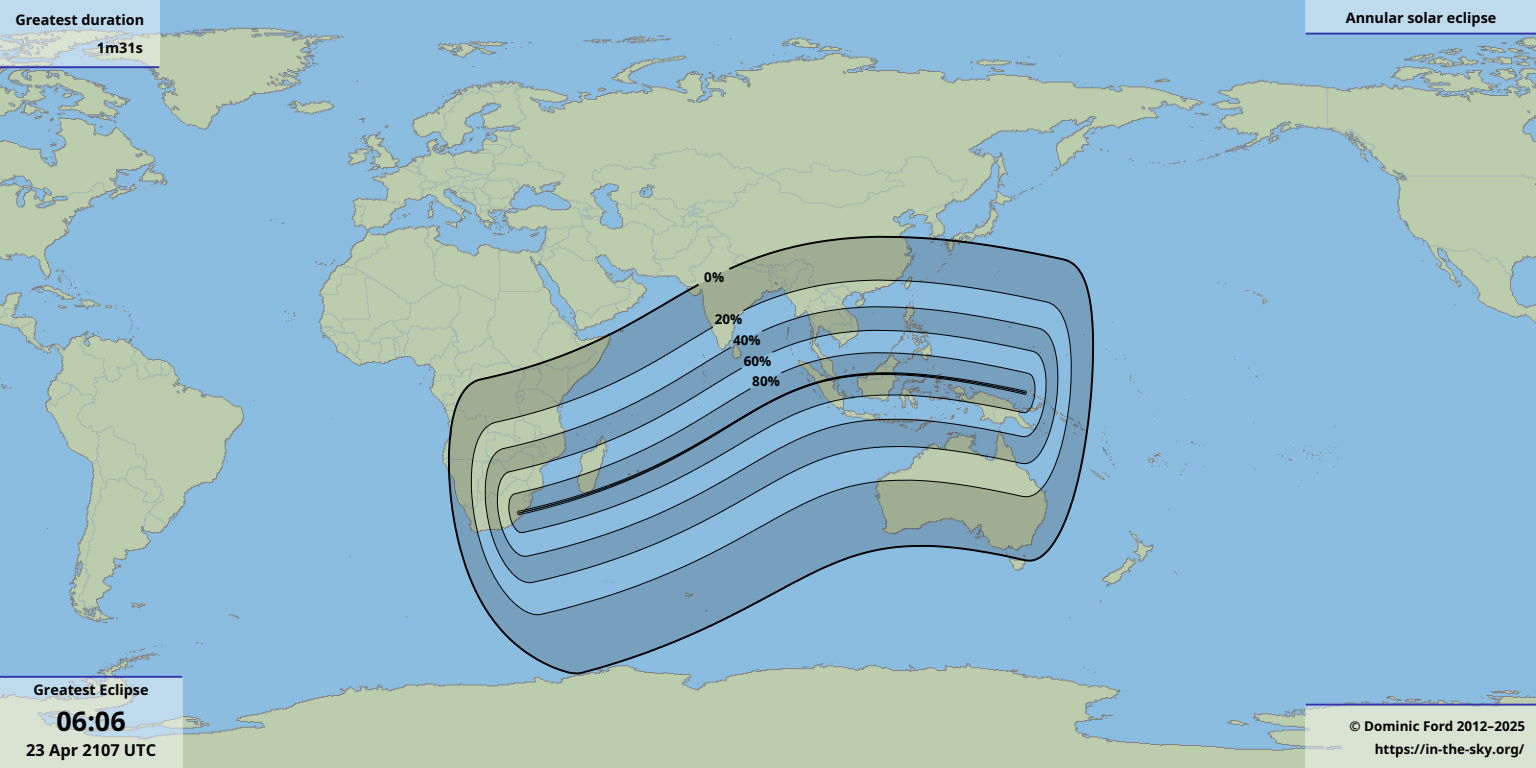

Greatest duration

1m31s

Greatest Eclipse

06:06

23 Apr 2107 UTC