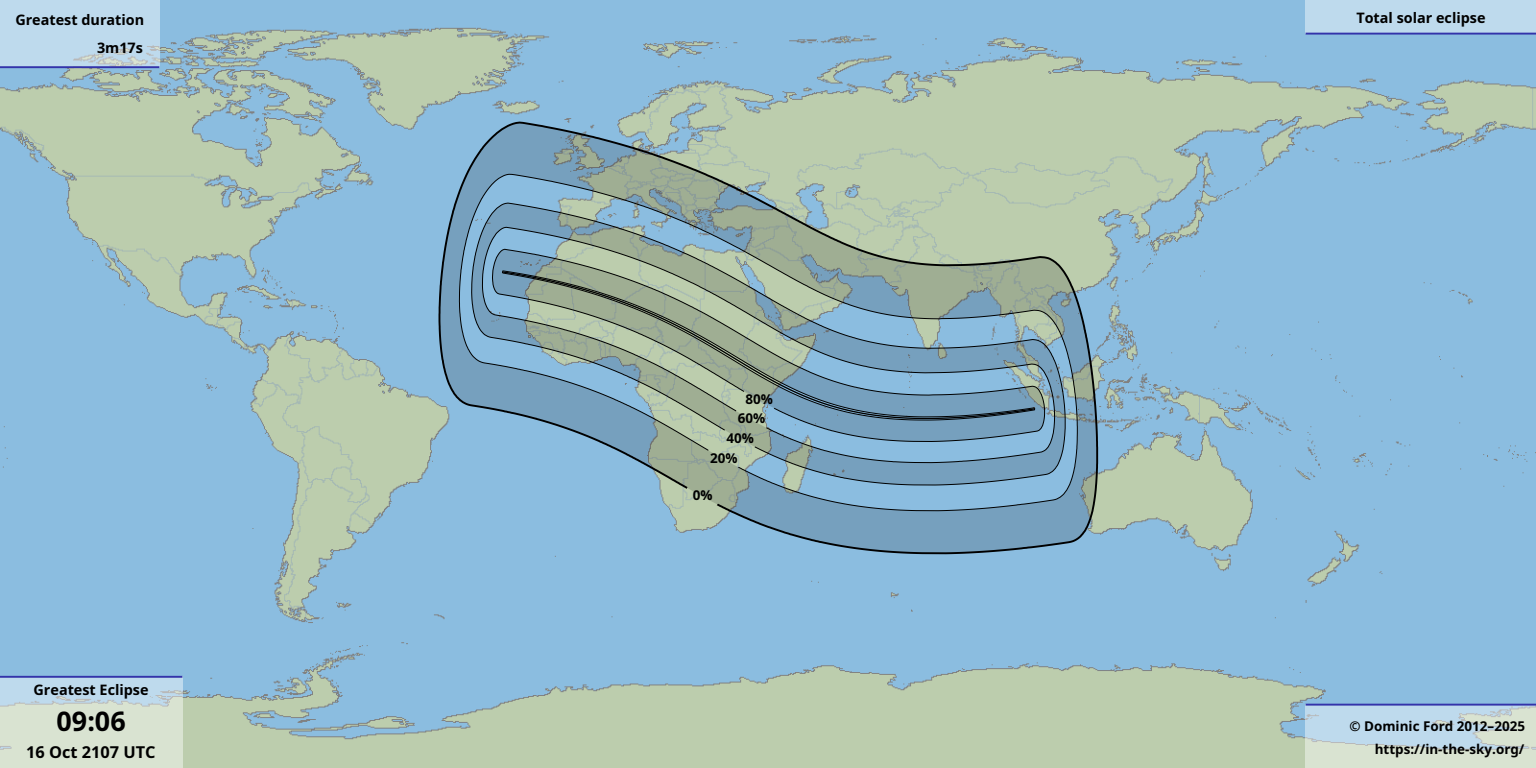

Greatest duration

3m17s

Greatest Eclipse

09:06

16 Oct 2107 UTC