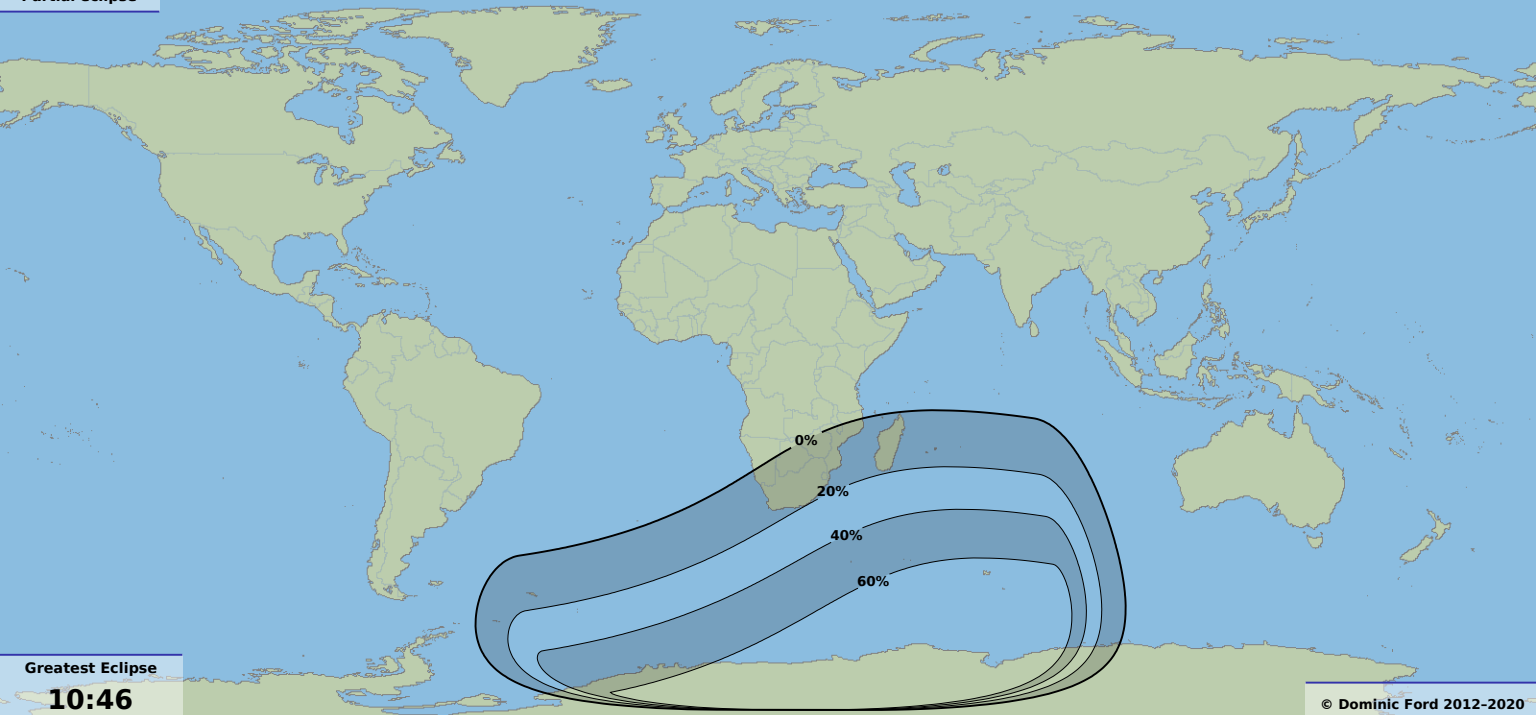

Partial eclipse

Greatest Eclipse

10:46

11 Apr 2108 UTC