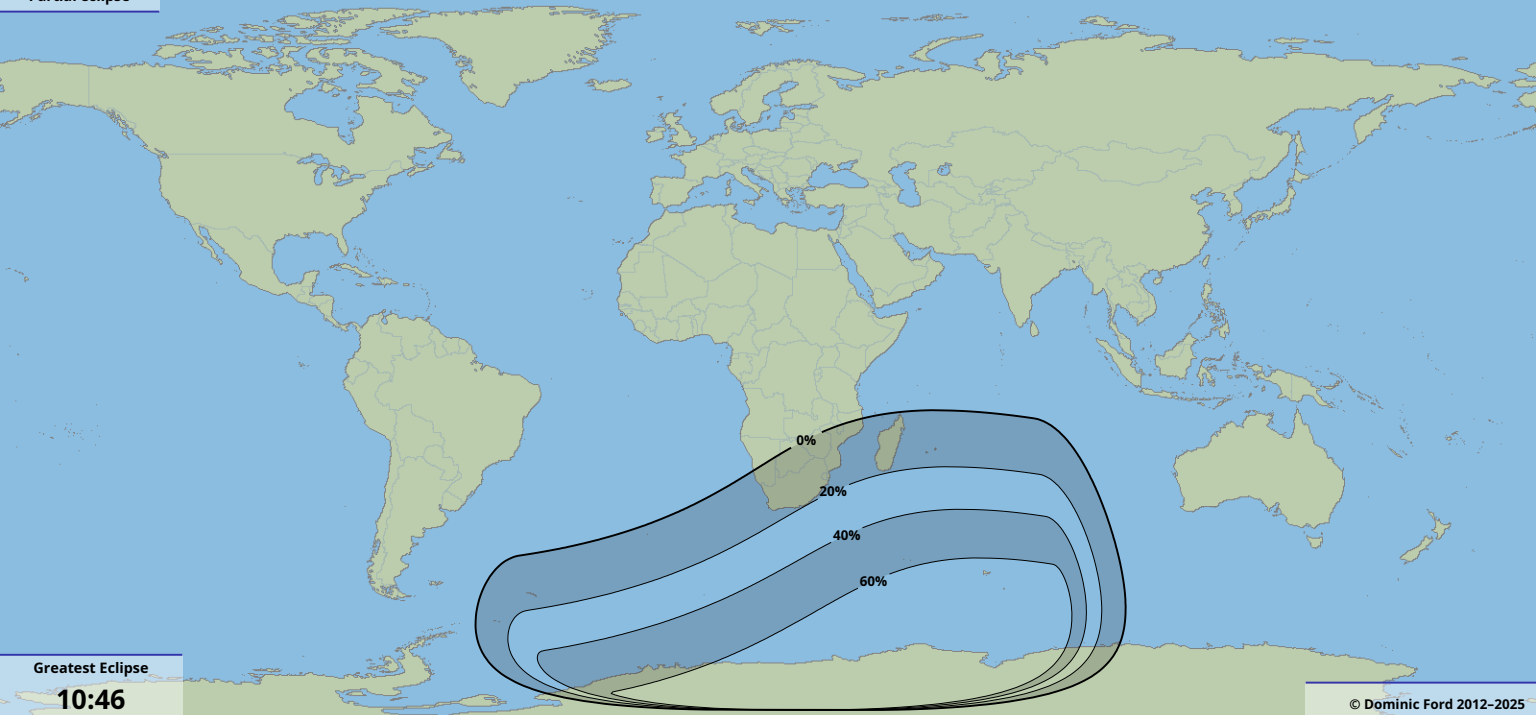

Partial eclipse

Greatest Eclipse

10:46

11 Apr 2108 UTC

© Dominic Ford 2012–2025

<https://in-the-sky.org/>