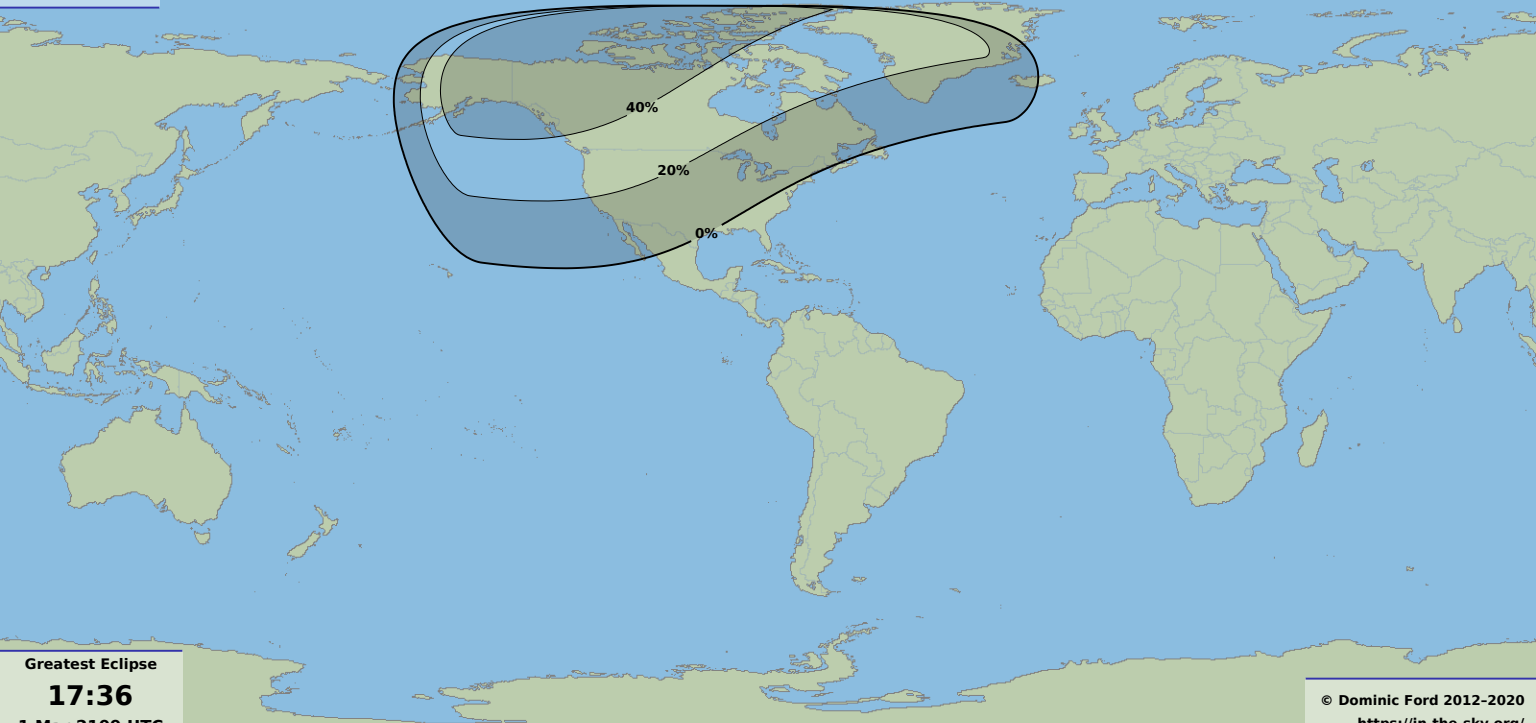

Partial eclipse

Greatest Eclipse

17:36

1 Mar 2109 UTC