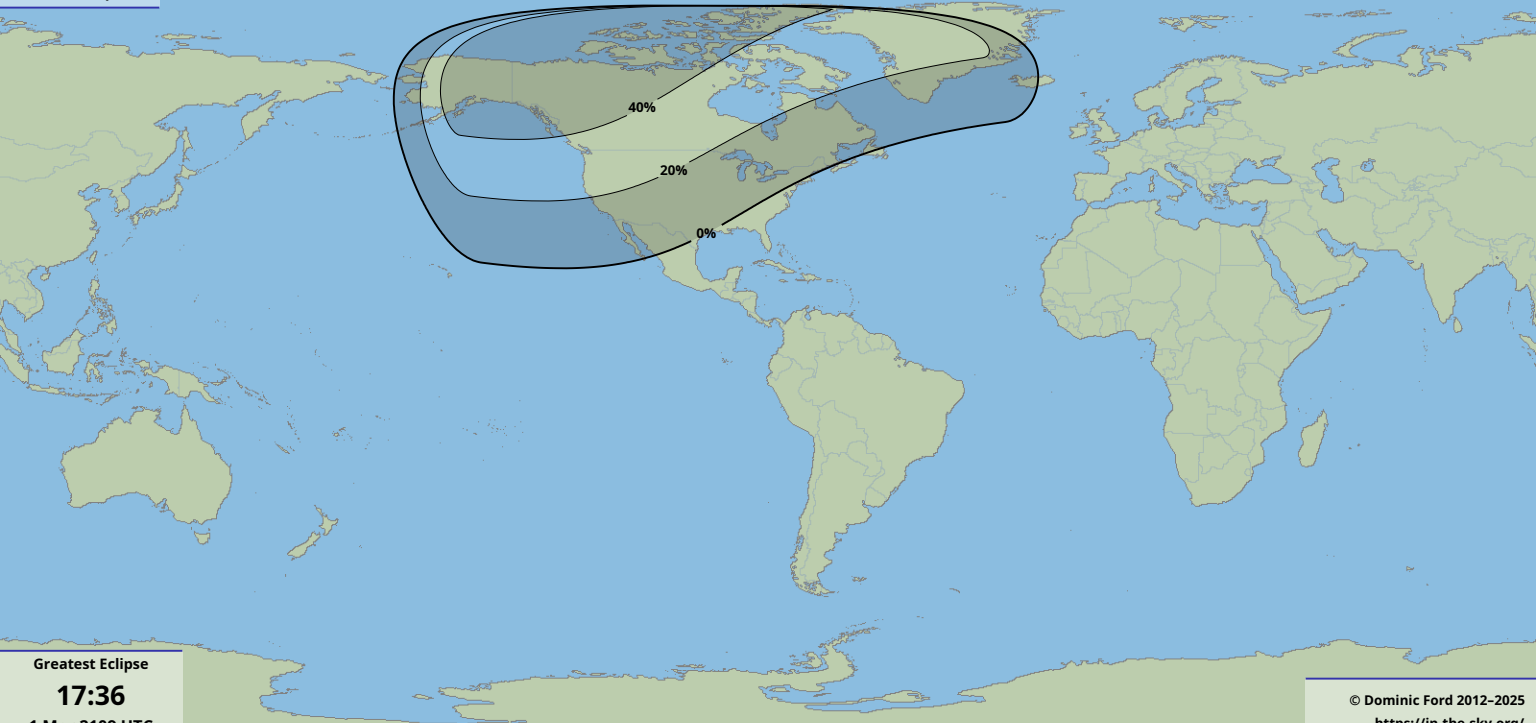

Partial eclipse

Greatest Eclipse

17:36

1 Mar 2109 UTC