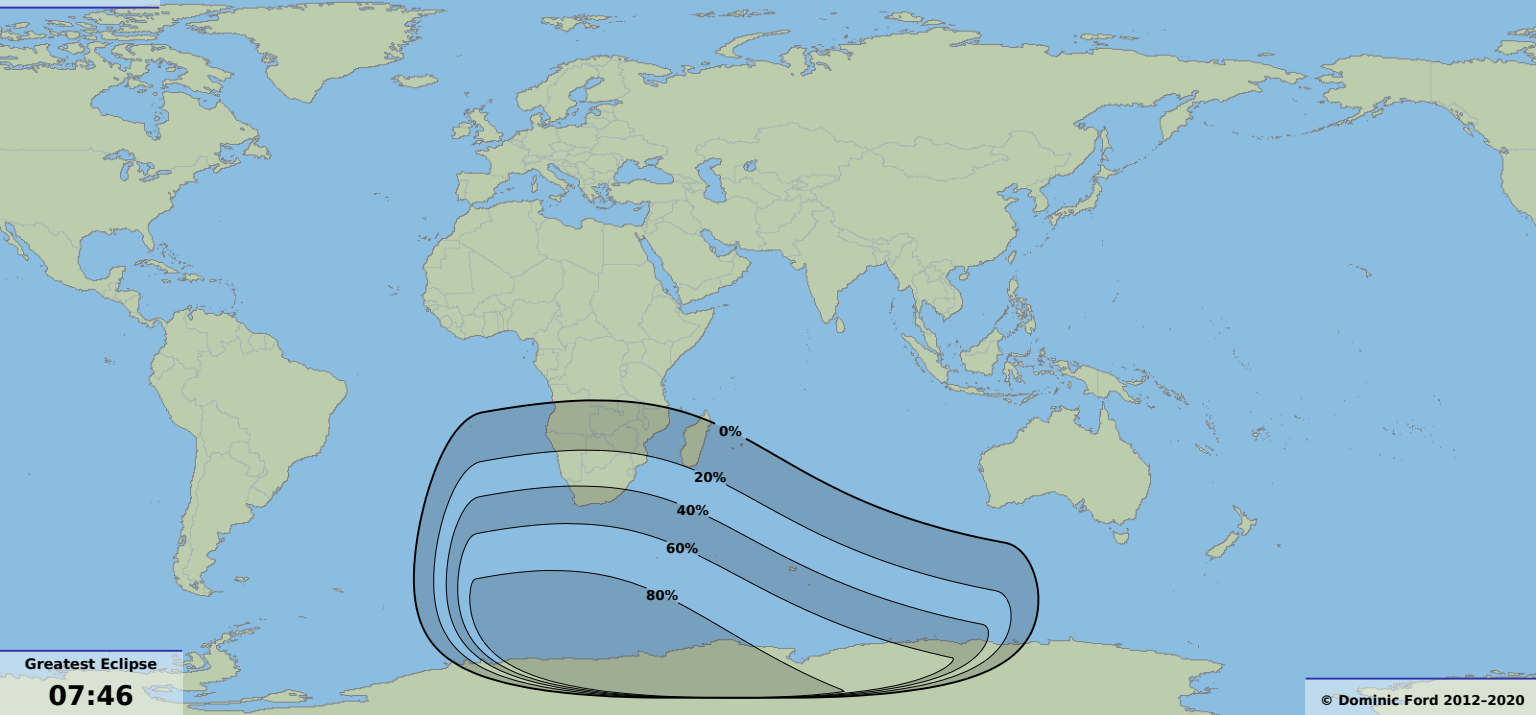

Partial eclipse

Greatest Eclipse

07:46

26 Aug 2109 UTC