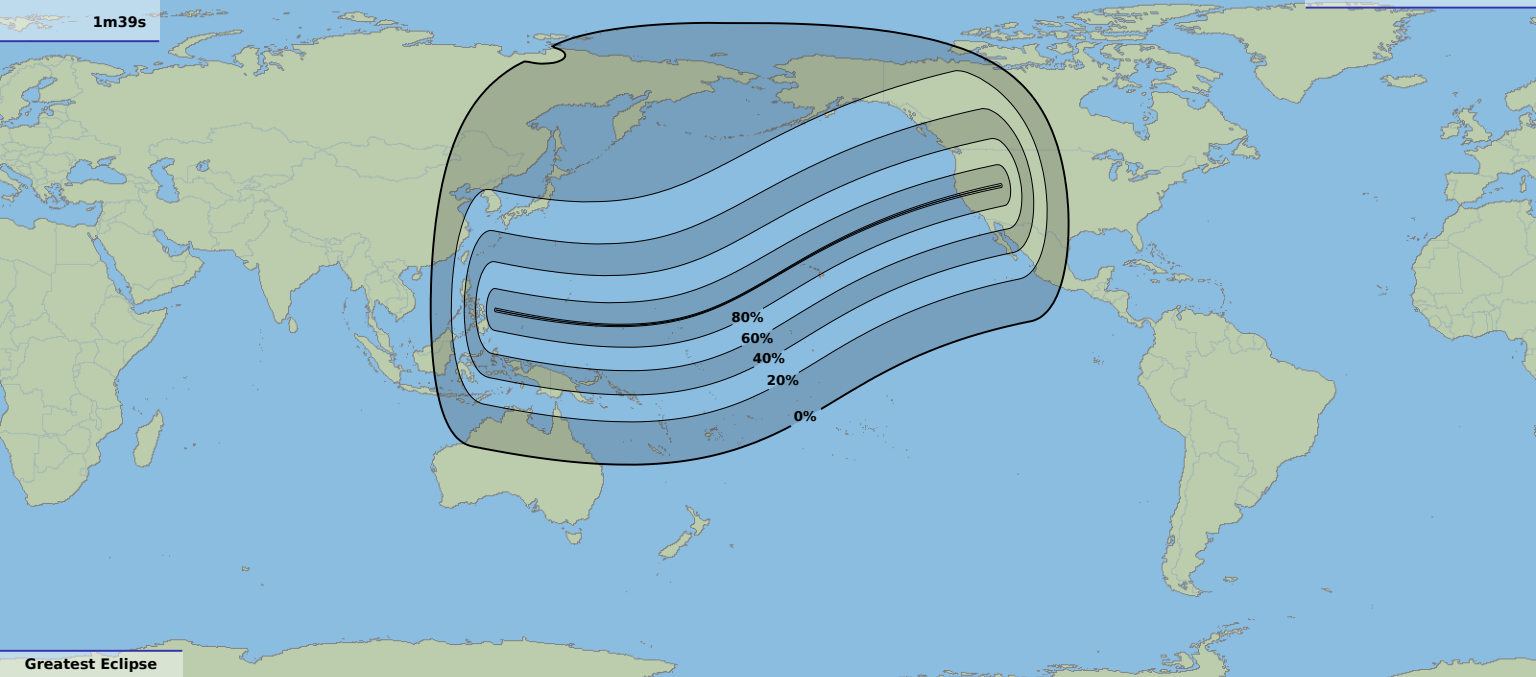

Greatest duration

1m39s

Annular solar eclipse

Greatest Eclipse

23:25

18 Feb 2110 UTC

© Dominic Ford 2012-2020

<https://in-the-sky.org/>