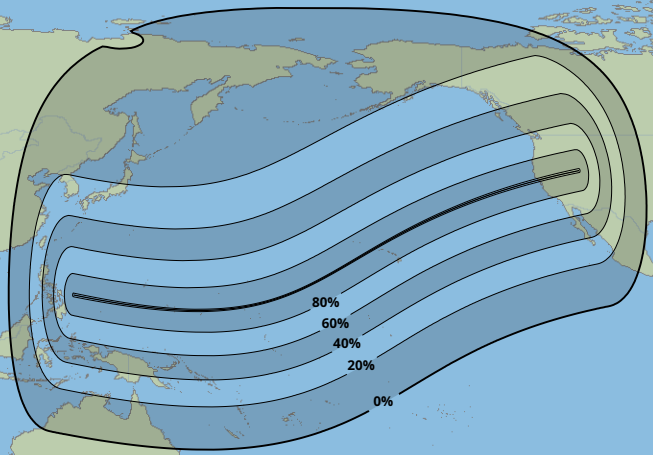

Greatest duration

1m39s

Greatest Eclipse

23:25

18 Feb 2110 UTC