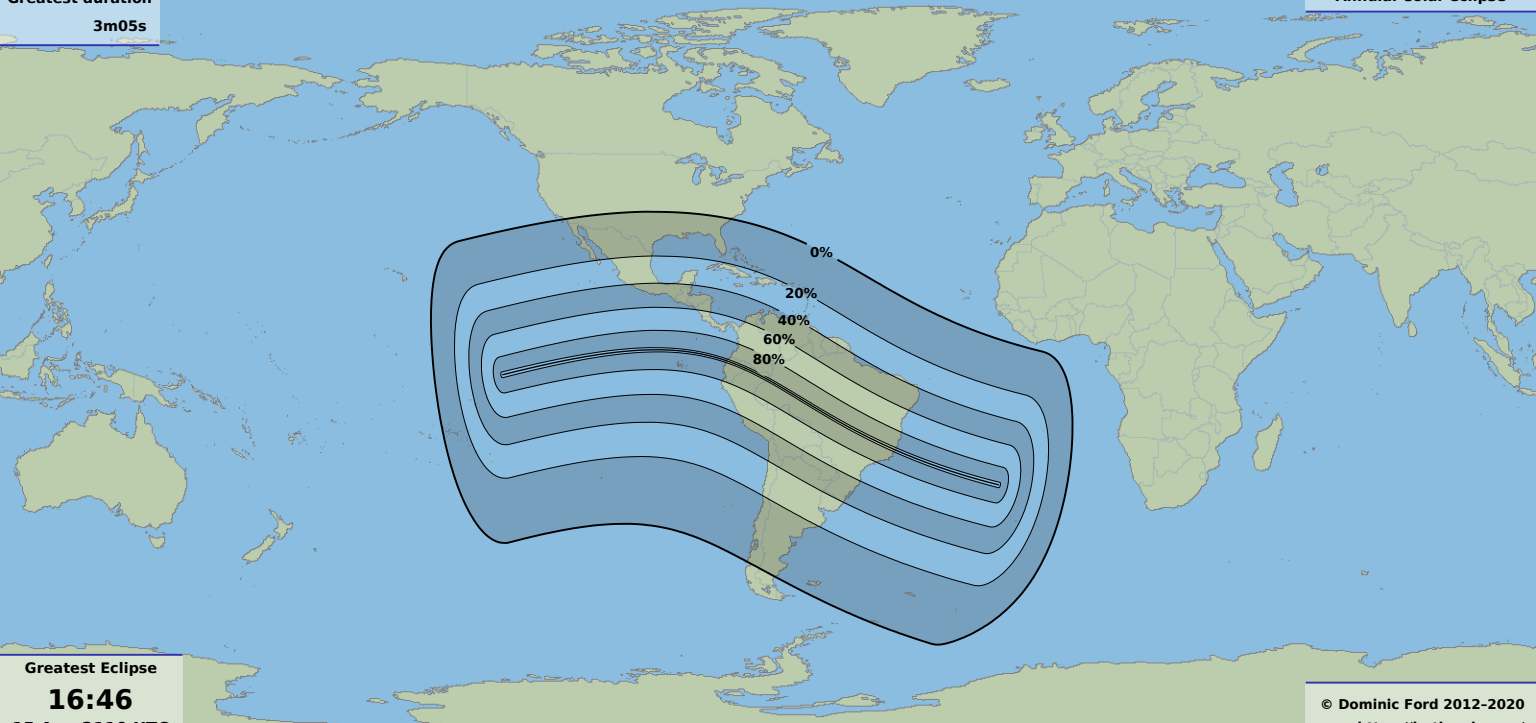

Greatest duration

3m05s

Annular solar eclipse

0%

20%

40%

60%

80%

Greatest Eclipse

16:46

15 Aug 2110 UTC

© Dominic Ford 2012-2020

<https://in-the-sky.org/>