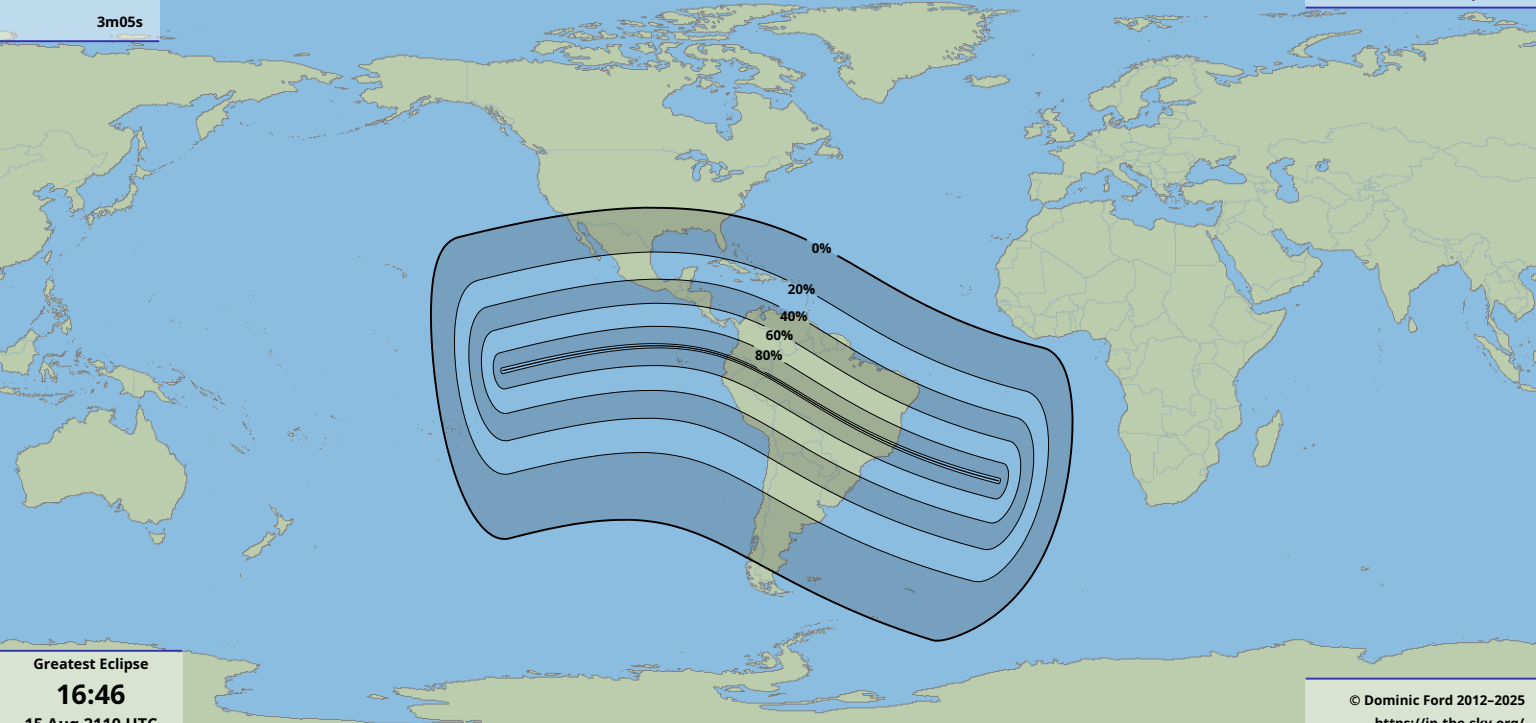

Greatest duration  
3m05s

Greatest Eclipse  
**16:46**  
15 Aug 2110 UTC