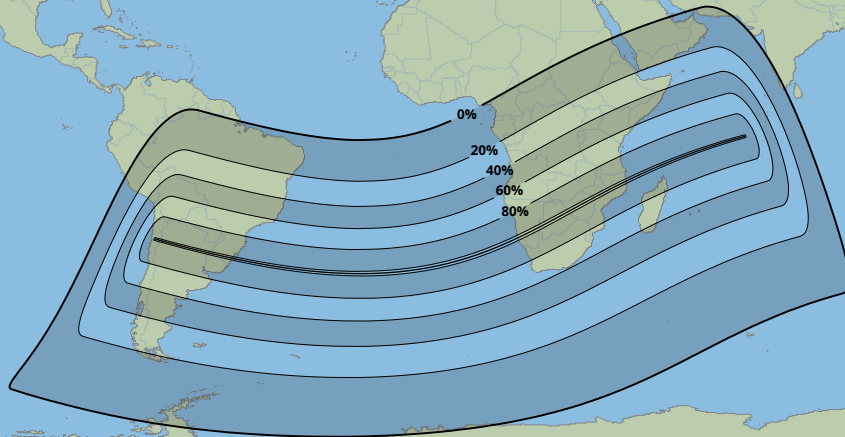

Greatest duration

3m18s

Greatest Eclipse

11:56

8 Feb 2111 UTC