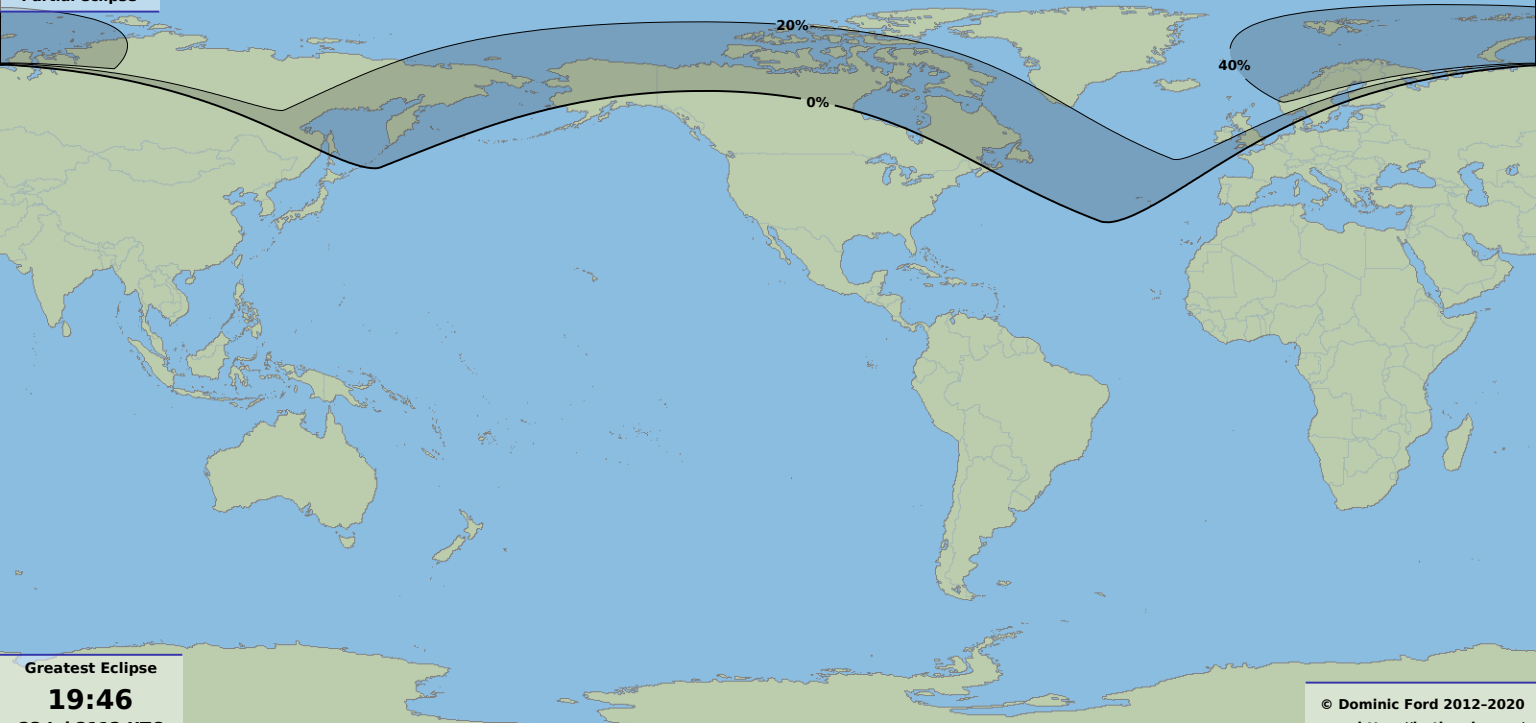

Partial eclipse

Greatest Eclipse

**19:46**

23 Jul 2012 UTC

© Dominic Ford 2012-2020

<https://in-the-sky.org/>