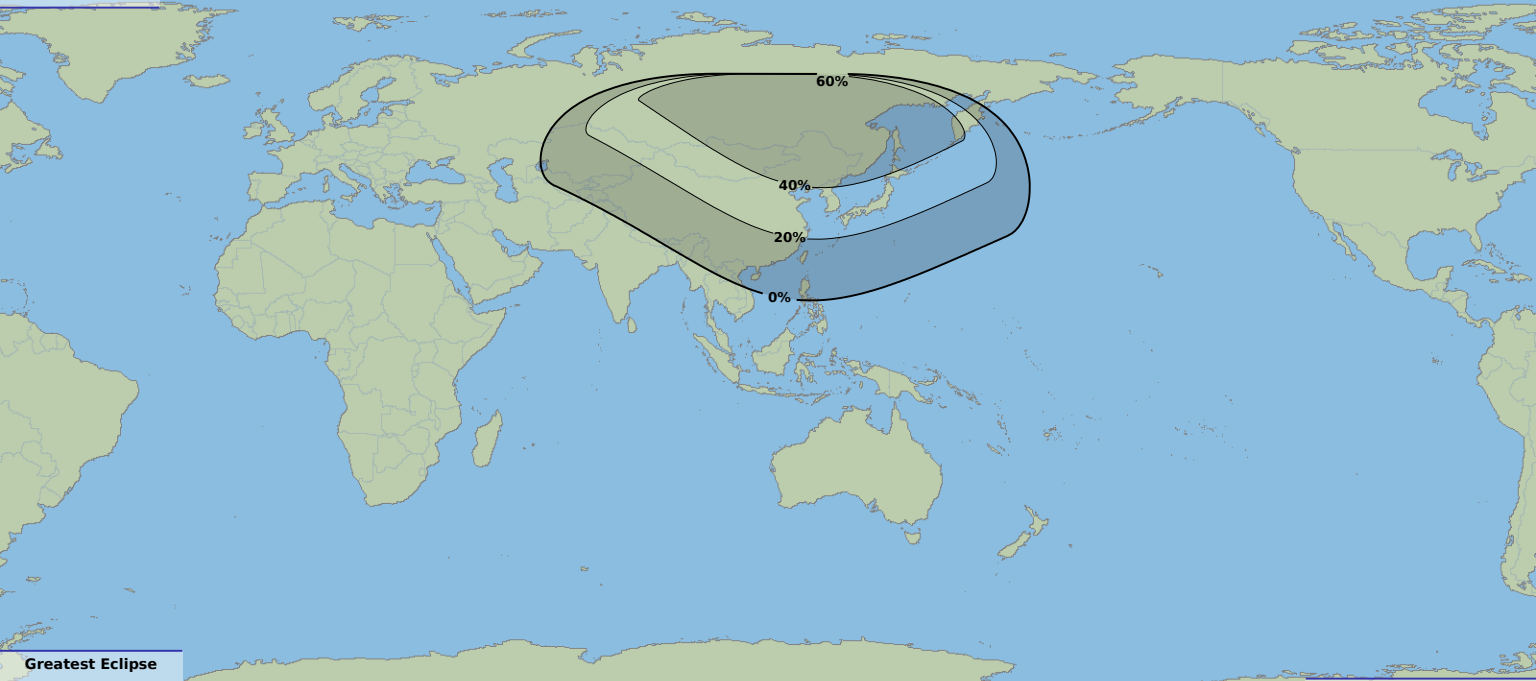

**Partial eclipse**

**Greatest Eclipse**

**04:26**

**19 Dec 2112 UTC**