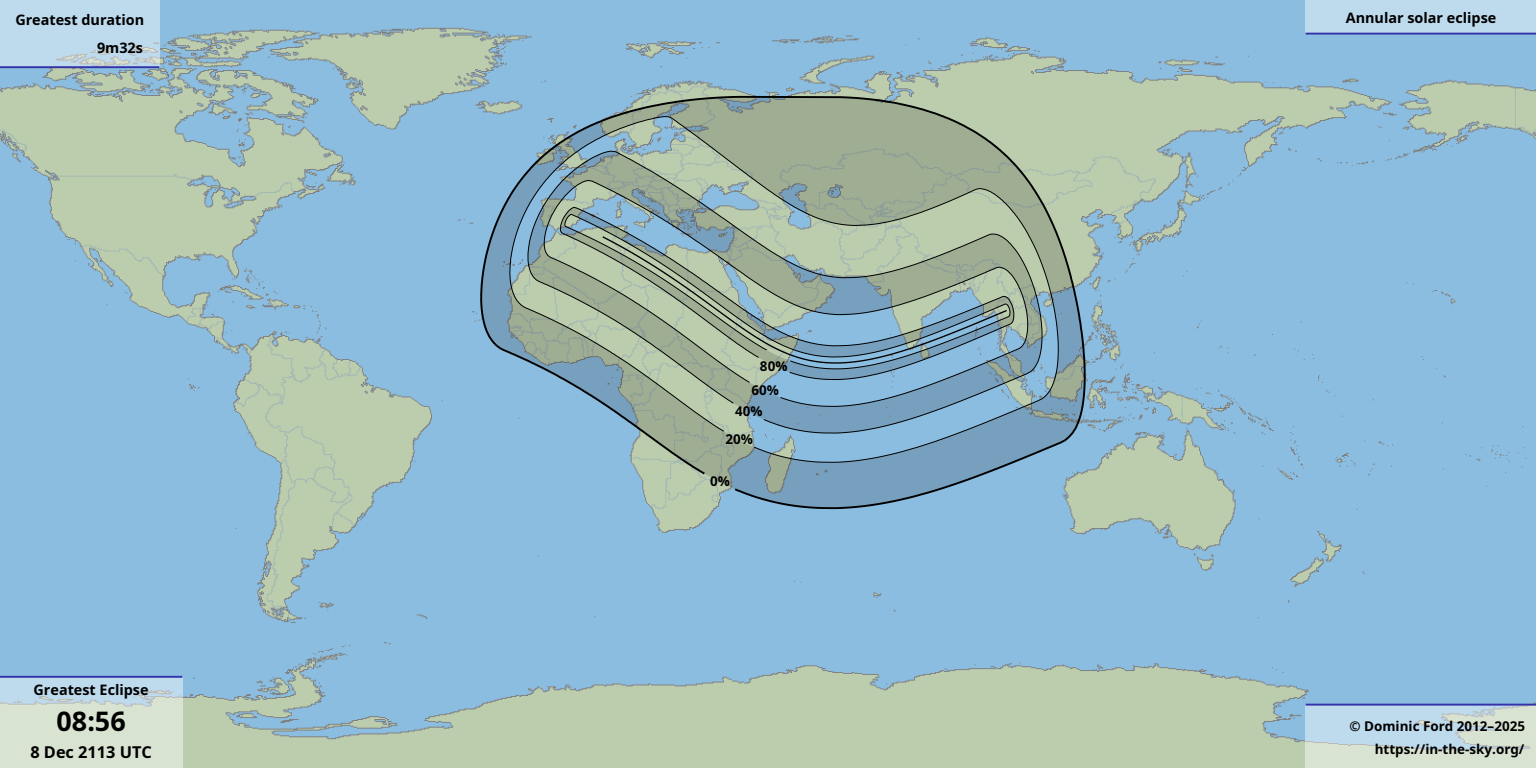

Greatest duration

9m32s

Greatest Eclipse

08:56

8 Dec 2113 UTC