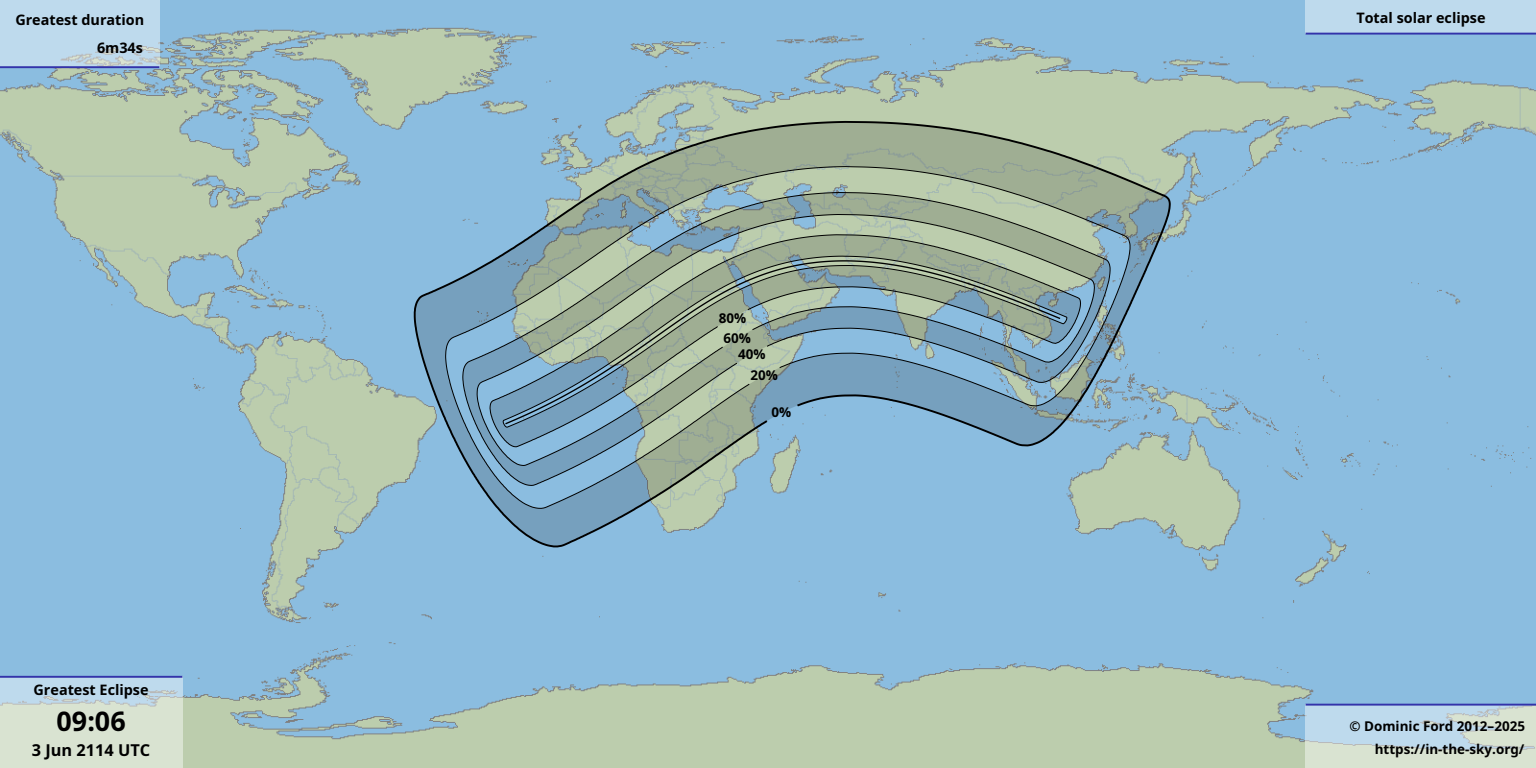

Greatest duration

6m34s

Greatest Eclipse

09:06

3 Jun 2114 UTC