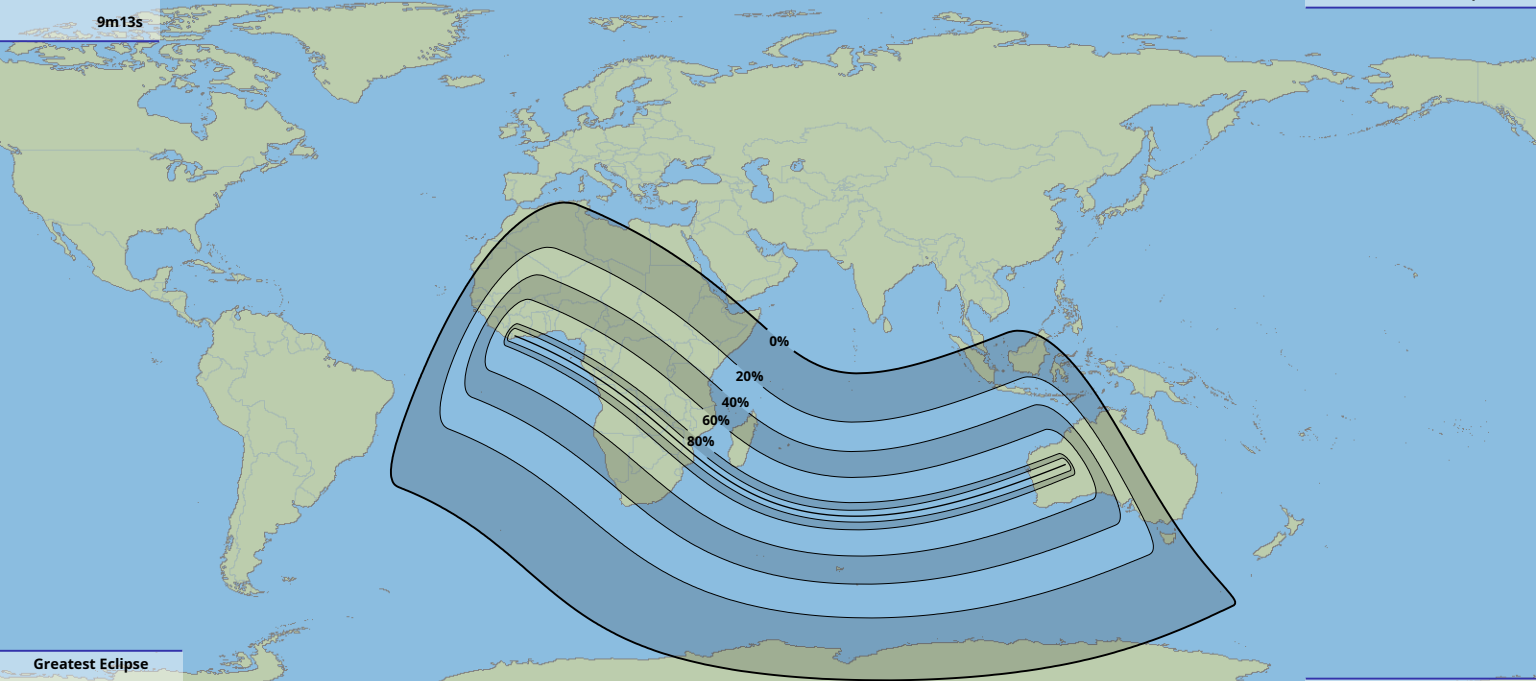

Greatest duration

9m13s

Greatest Eclipse

08:16

27 Nov 2114 UTC