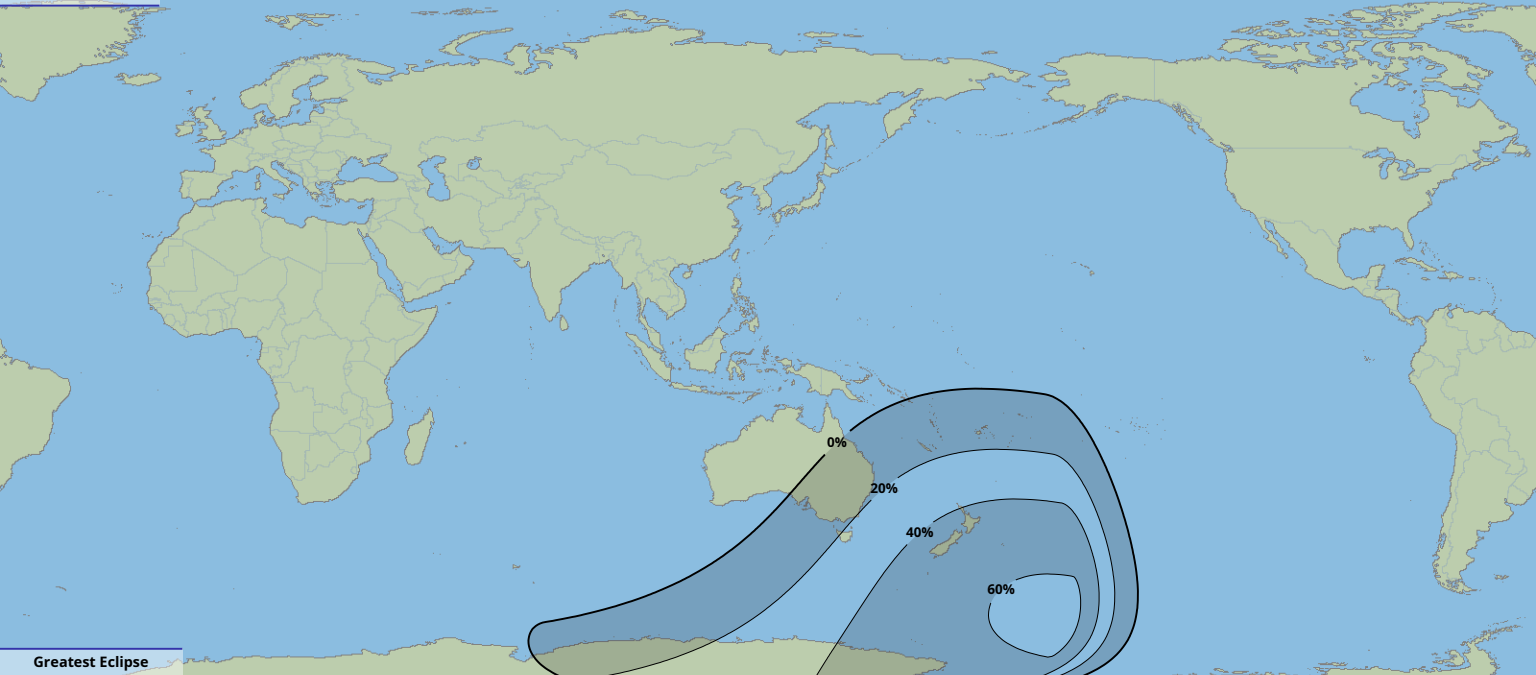

Partial eclipse

Greatest Eclipse

03:26

13 Apr 2116 UTC

© Dominic Ford 2012–2025

<https://in-the-sky.org/>