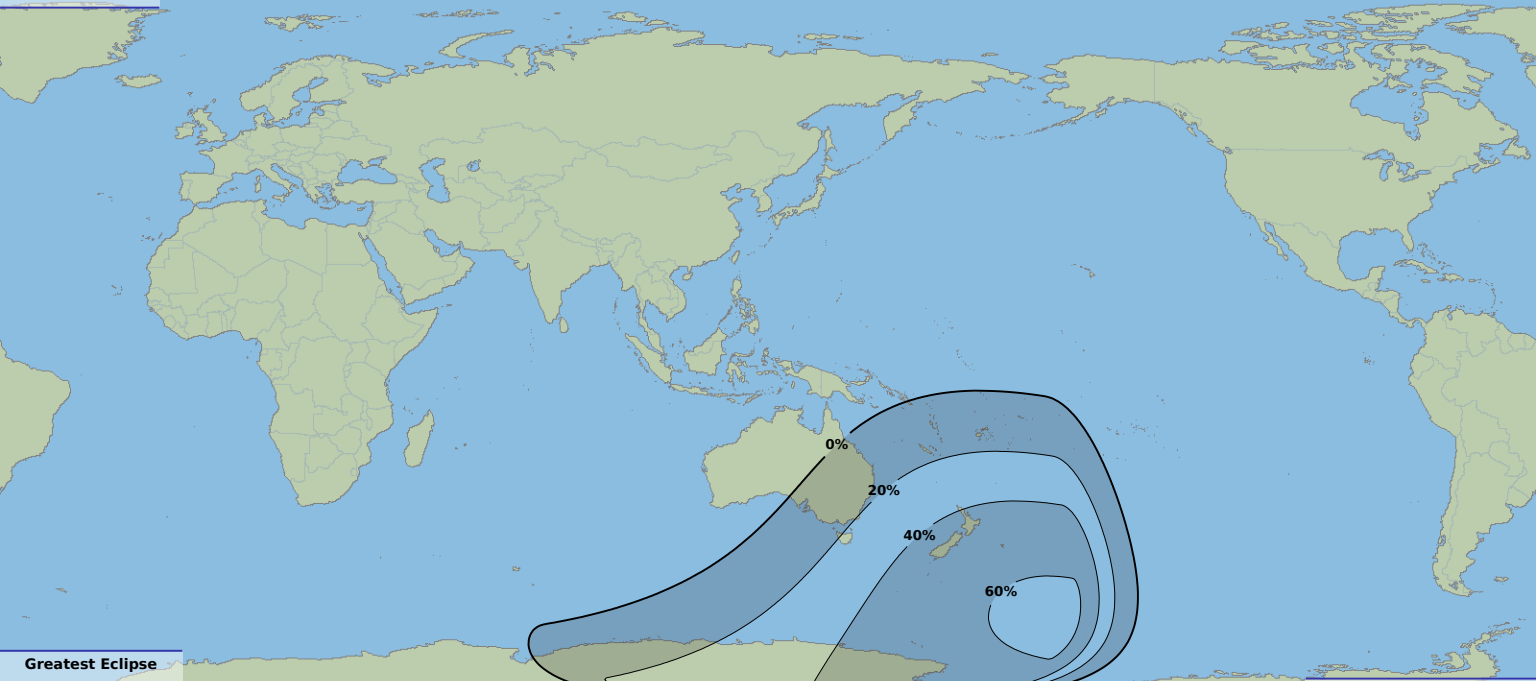

Partial eclipse

Greatest Eclipse

03:26
13 Apr 2116 UTC