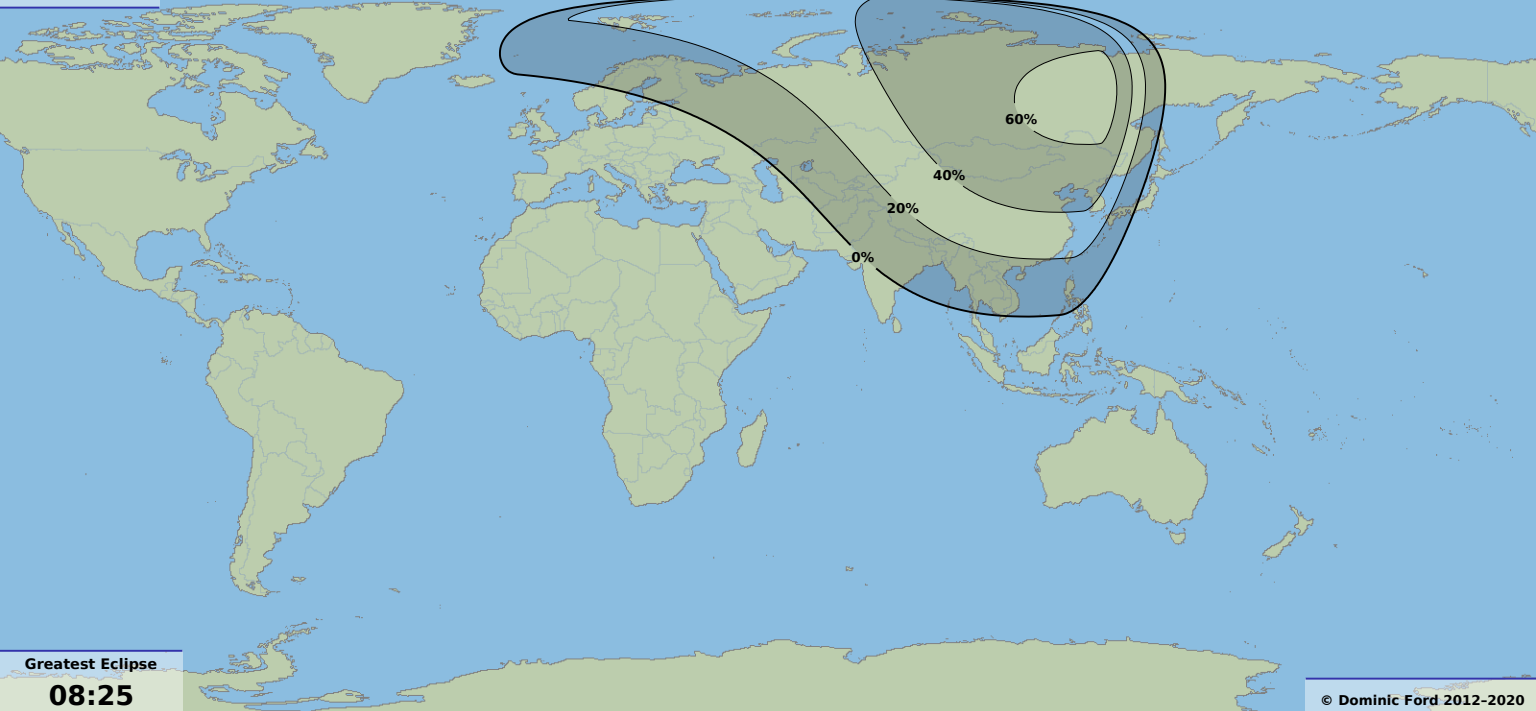

Partial eclipse

Greatest Eclipse

08:25
6 Oct 2116 UTC