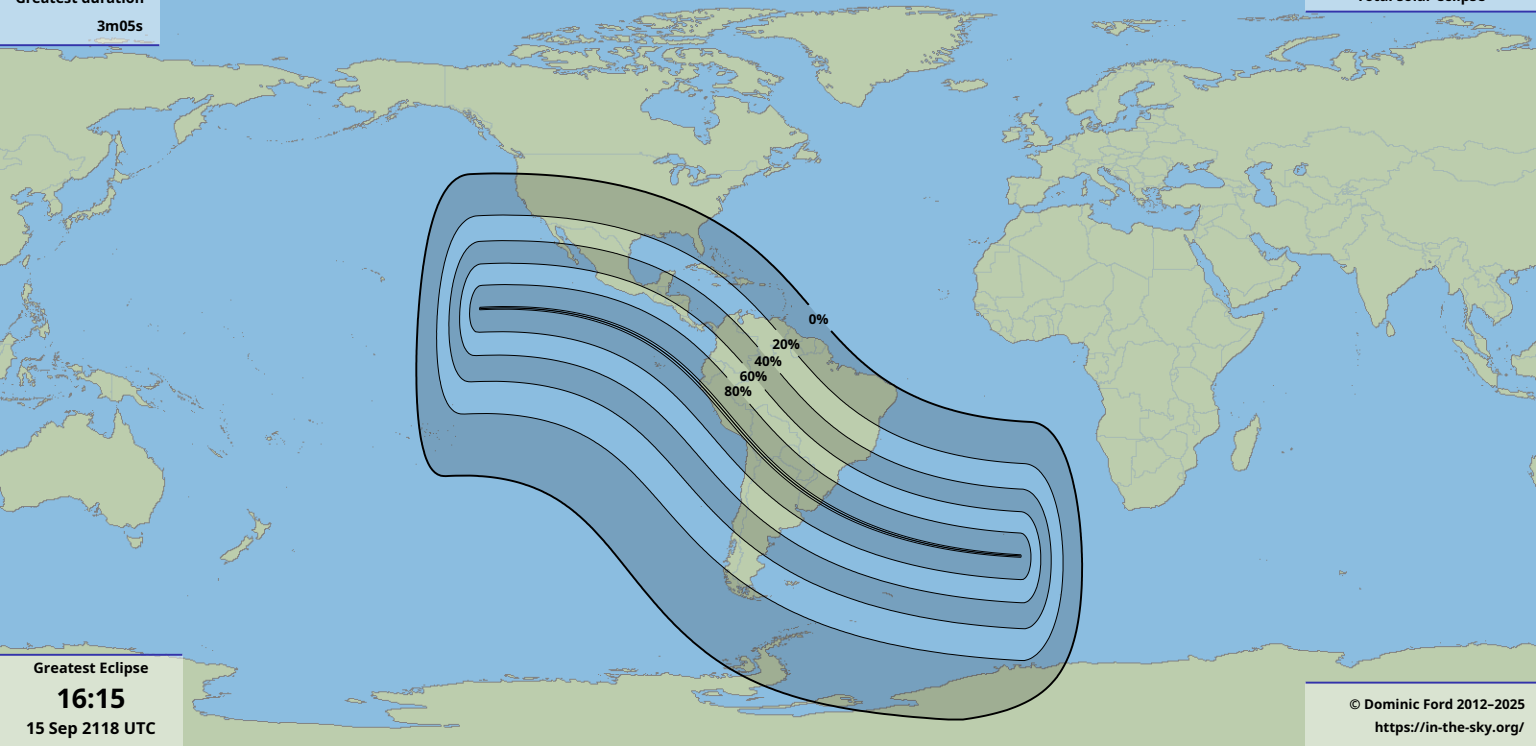

Greatest duration

3m05s

Greatest Eclipse

16:15

15 Sep 2118 UTC