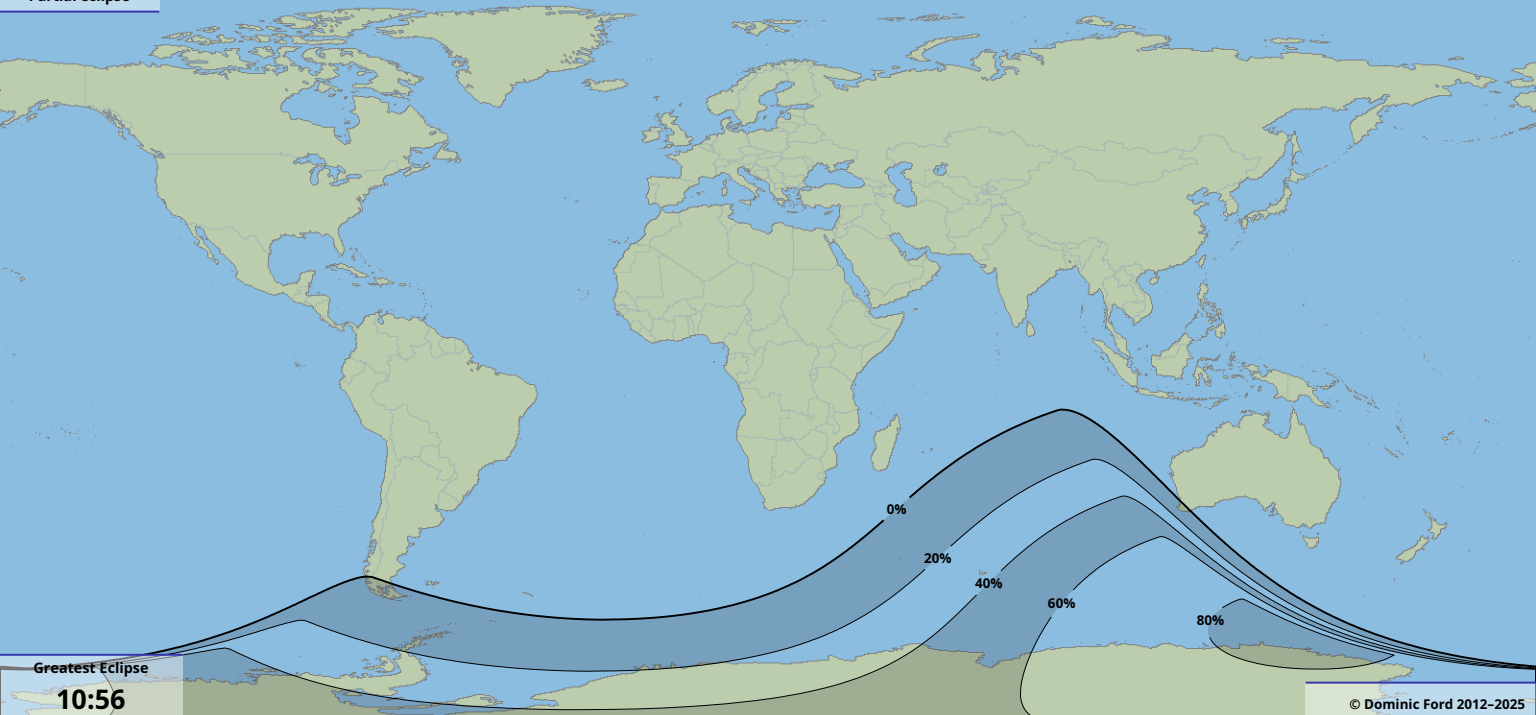

Partial eclipse

Greatest Eclipse

10:56

30 Jan 2120 UTC

© Dominic Ford 2012–2025

<https://in-the-sky.org/>