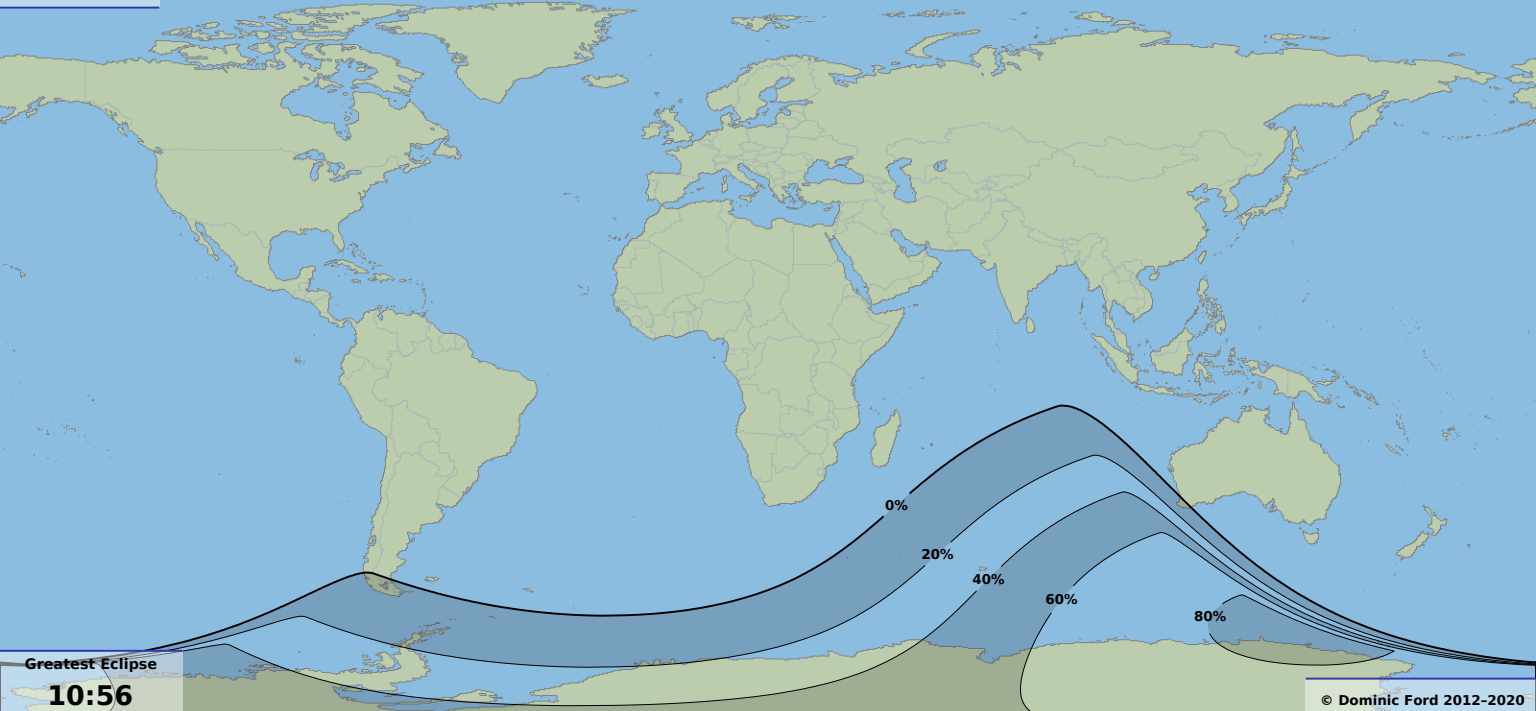

Partial eclipse

Greatest Eclipse

10:56

30 Jan 2120 UTC