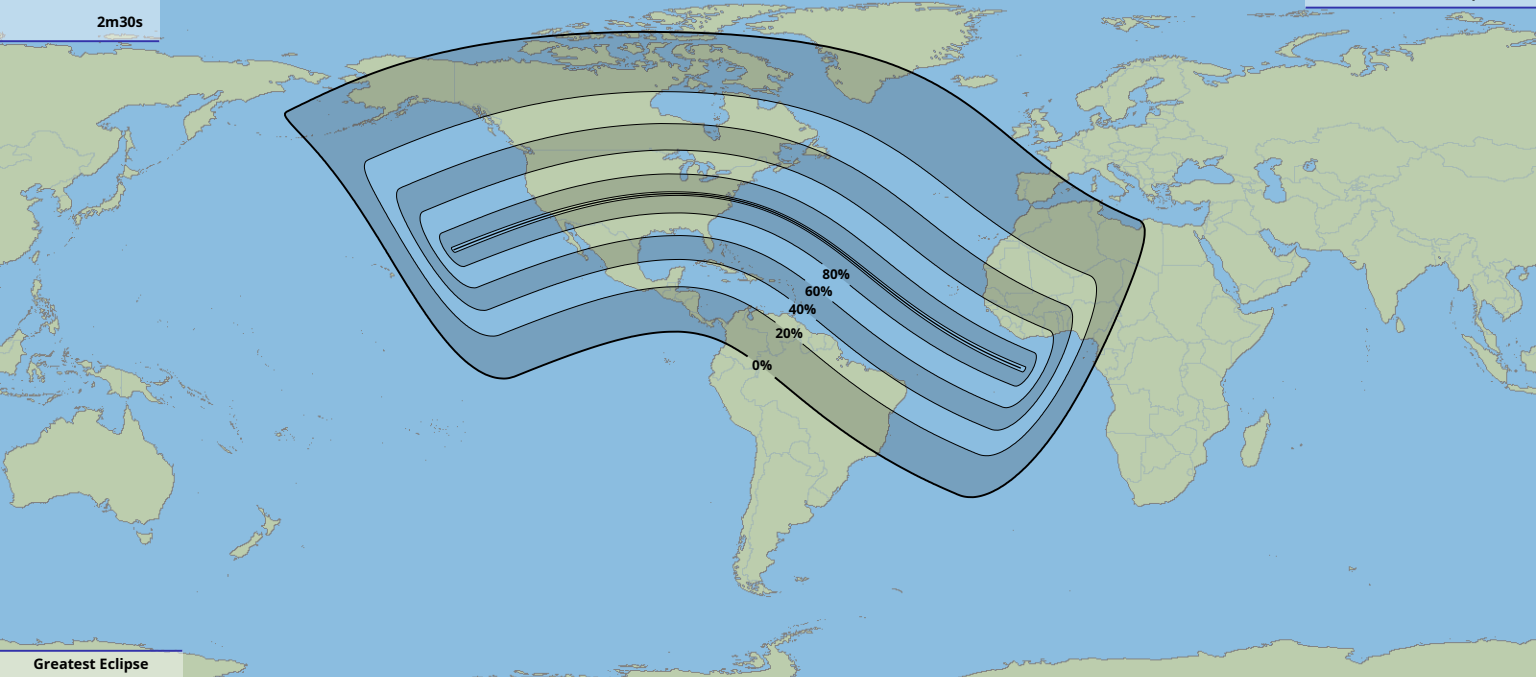

Greatest duration  
2m30s

80%  
60%  
40%  
20%  
0%

Greatest Eclipse  
**16:35**  
14 Jul 2121 UTC