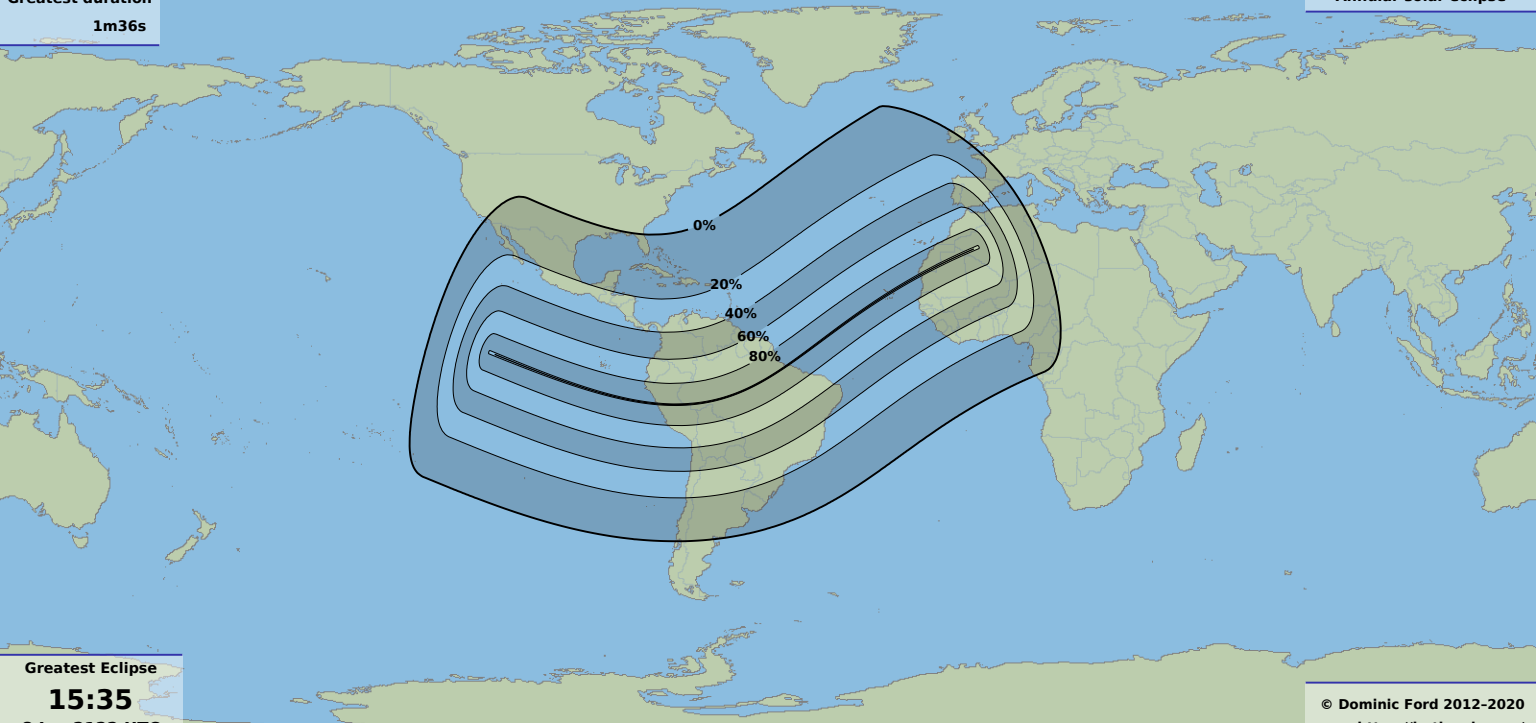

Greatest duration

1m36s

Annular solar eclipse

Greatest Eclipse

15:35

8 Jan 2122 UTC

© Dominic Ford 2012-2020

<https://in-the-sky.org/>