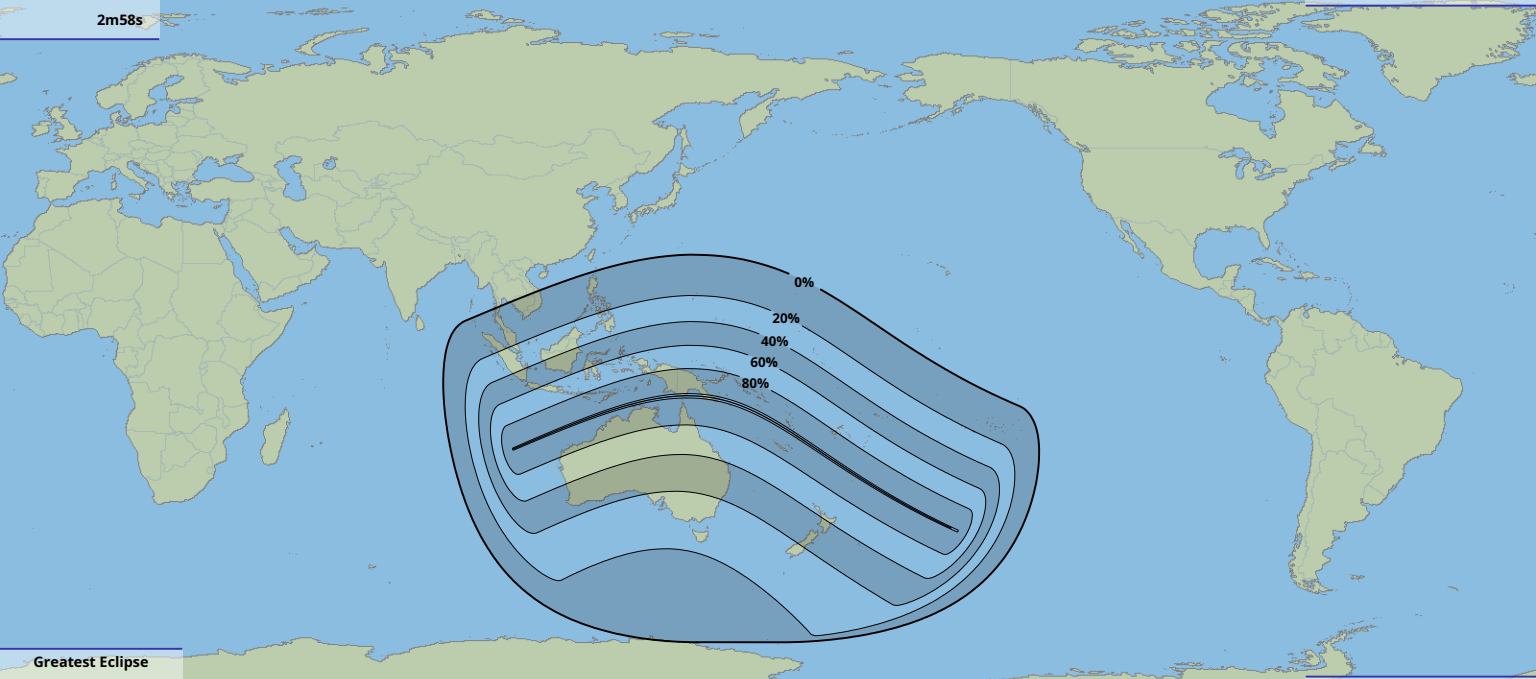

Greatest duration

2m58s

Greatest Eclipse

01:15

4 Jul 2122 UTC