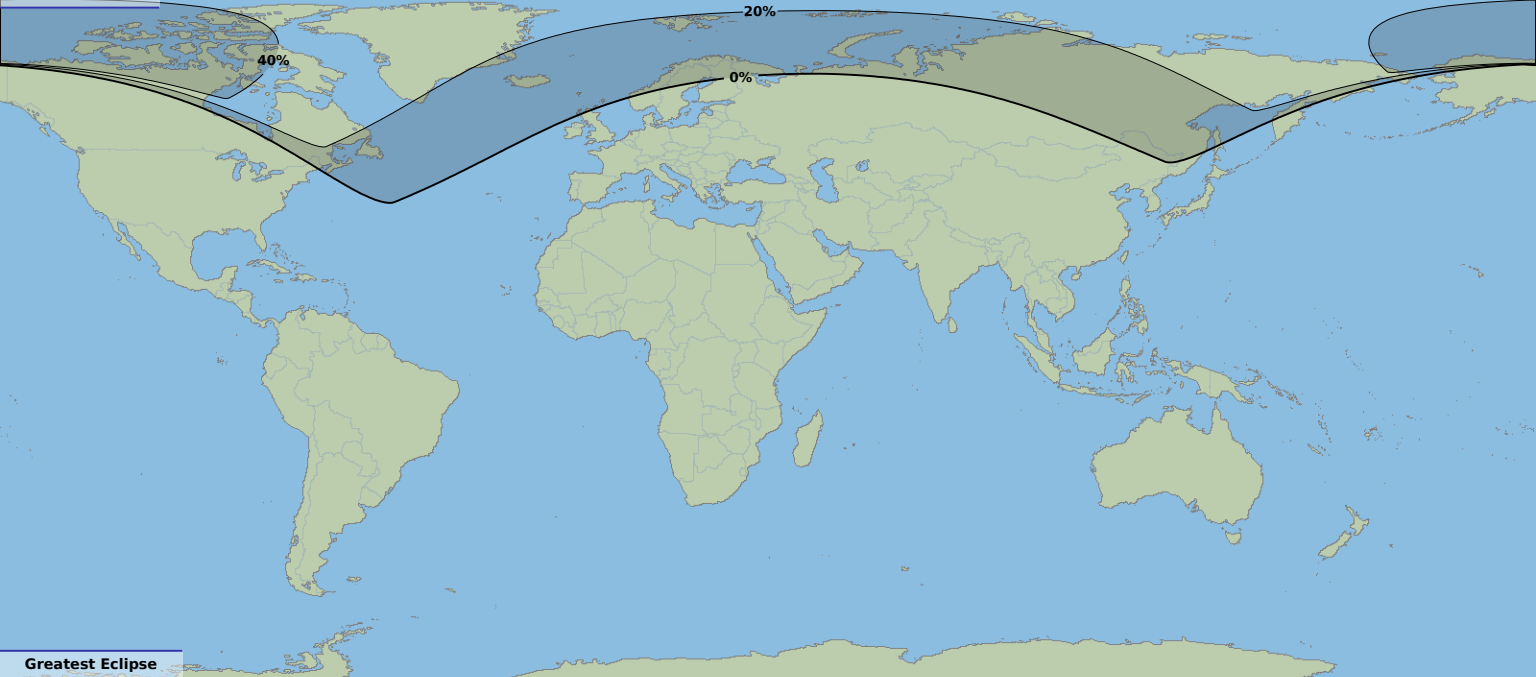

Partial eclipse

Greatest Eclipse

09:25

25 May 2123 UTC

© Dominic Ford 2012-2020

<https://in-the-sky.org/>